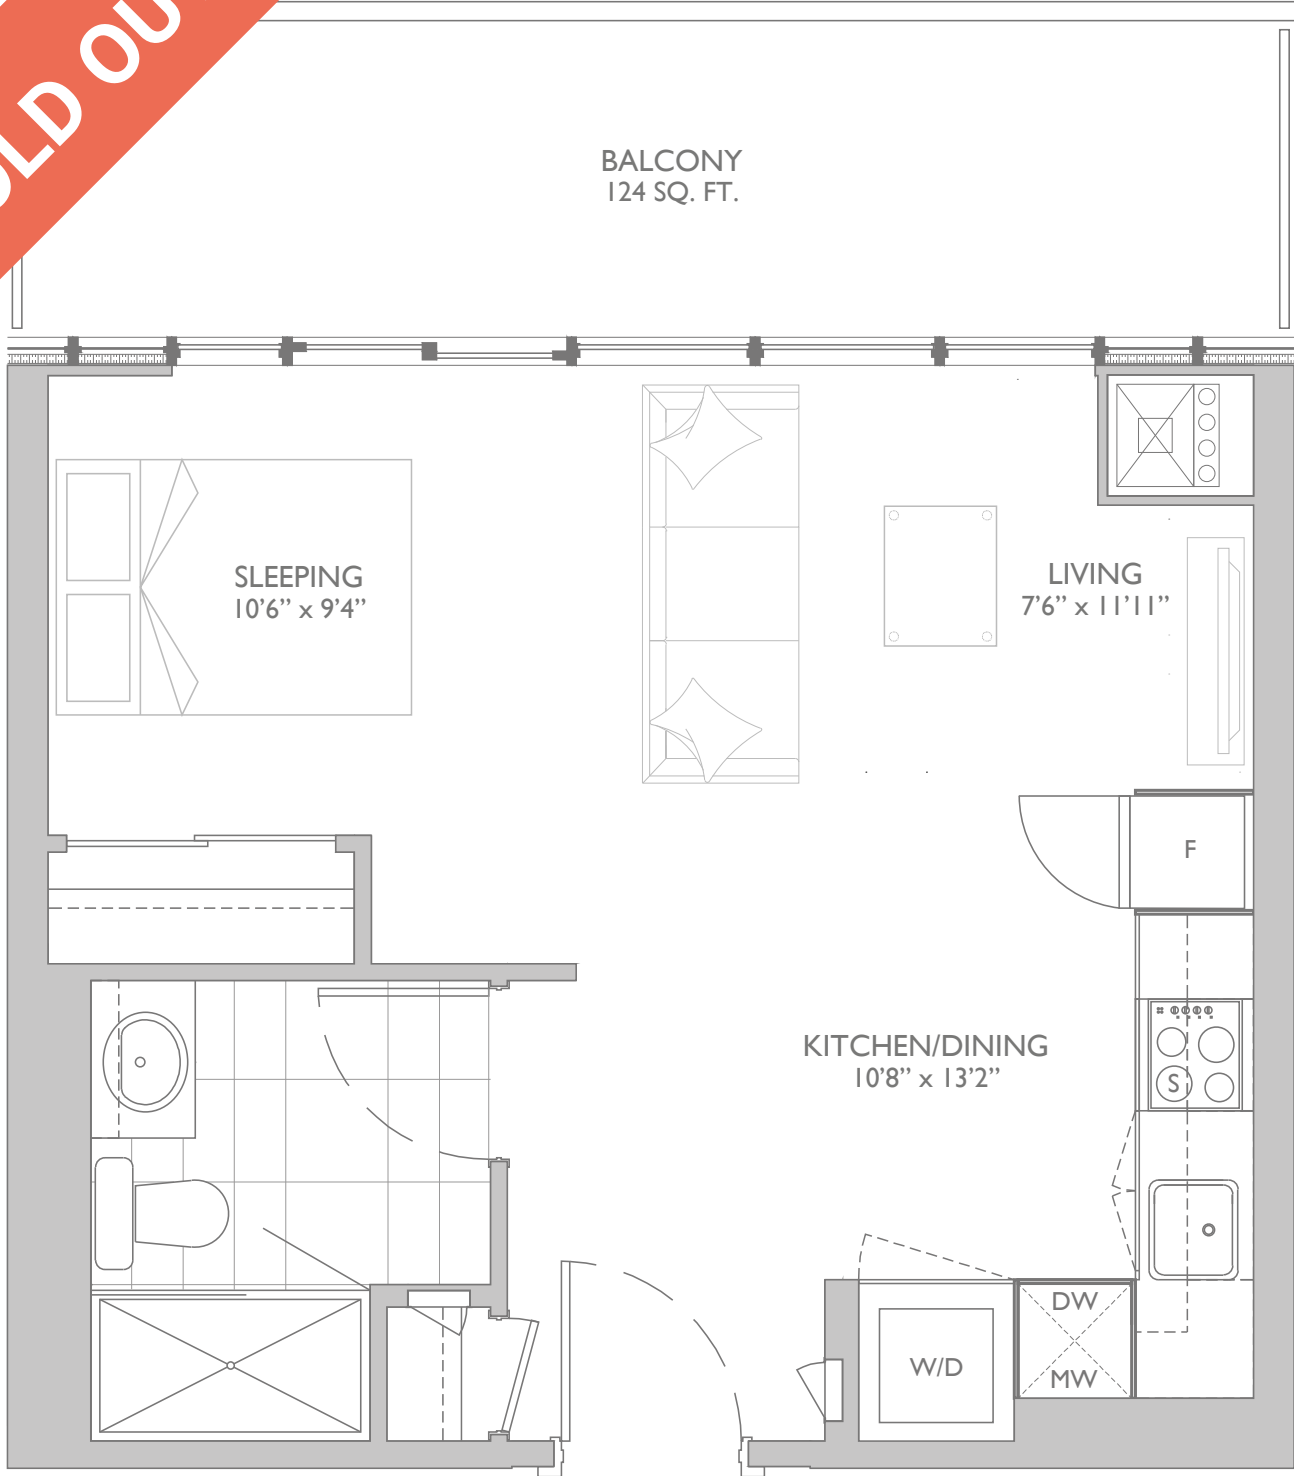

INTERIOR: 441 SQ.FT. | BALCONY: 124 SQ.FT. | TOTAL: 565 SQ.FT.

BACHELOR

MODEL: SF

SOLD OUT

L6-L15

Prices, figures, illustrations, sizes, features and finishes are subject to change without notice. Areas and dimensions are approximate and actual usable floorspace may vary from the stated area. E. & O. E. July 2019