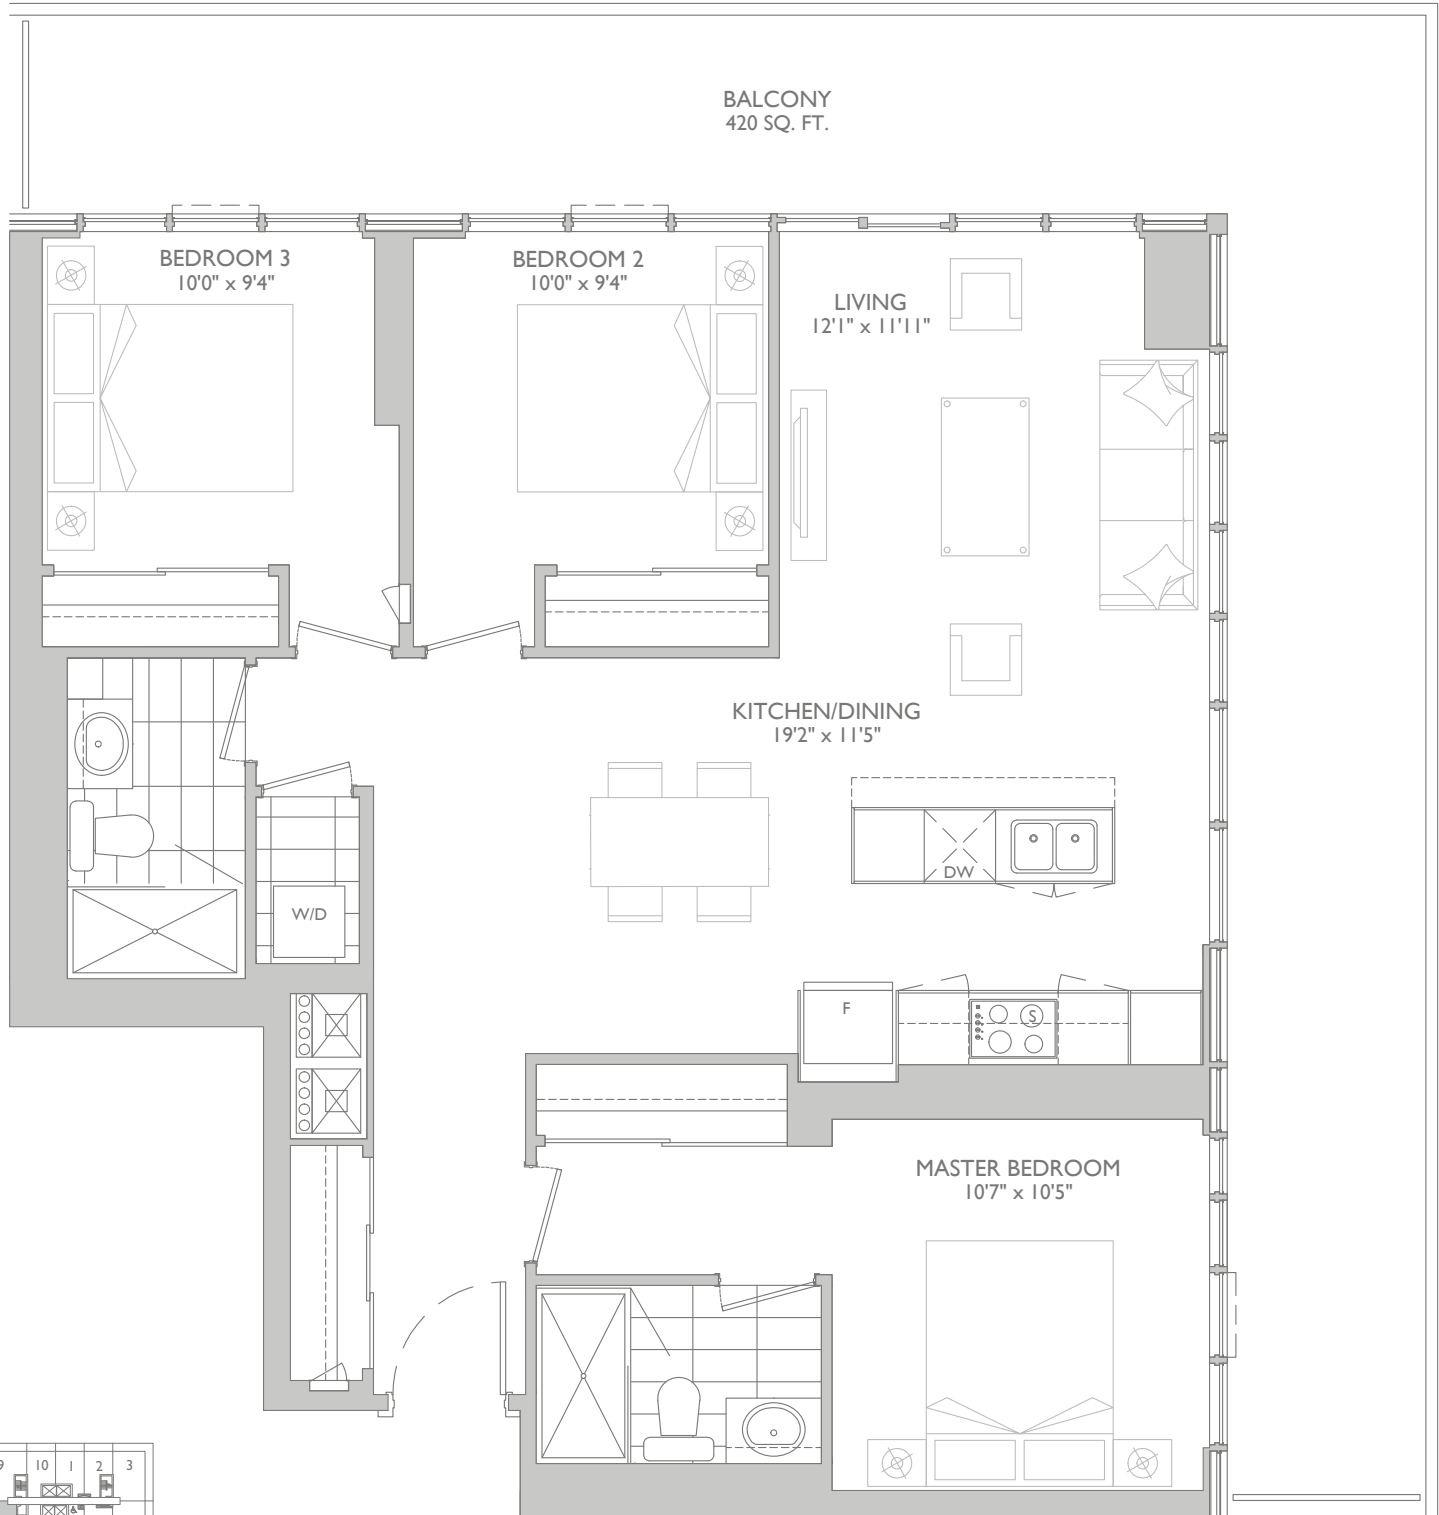

INTERIOR: 1,111 SQ.FT. | BALCONY: 420 SQ.FT. | TOTAL: 1,531 SQ.FT.

3 BEDROOM

MODEL: 3B

L16-L30

L31-L35

Prices, figures, illustrations, sizes, features and finishes are subject to change without notice. Areas and dimensions are approximate and actual usable floorspace may vary from the stated area. E. & O. E. July 2019