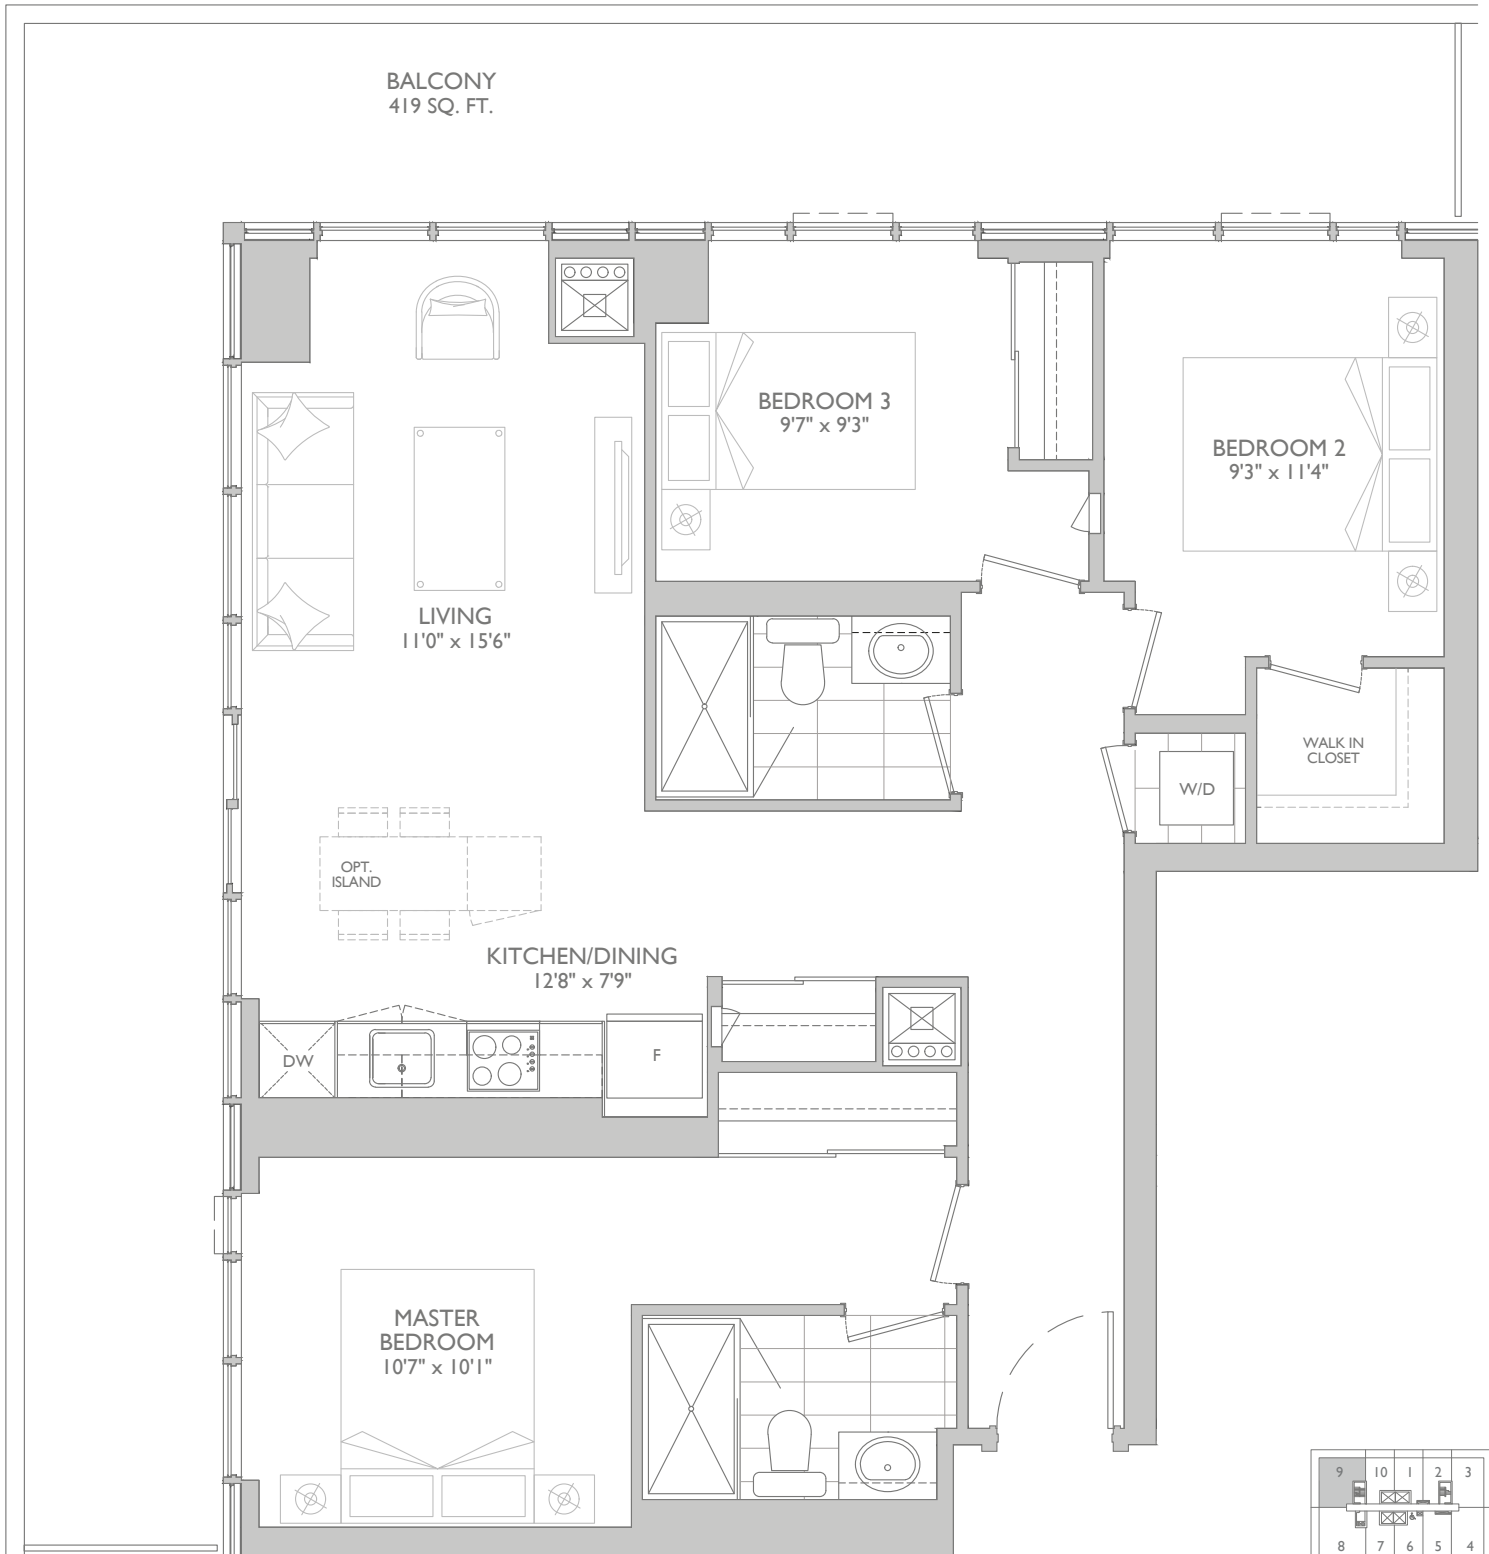

3 BEDROOM

INTERIOR: 1,038 SQ.FT. | BALCONY: 419 SQ.FT. | TOTAL: 1457 SQ.FT.

MODEL: 3A

L16-L30

L31-L35

Prices, figures, illustrations, sizes, features and finishes are subject to change without notice. Areas and dimensions are approximate and actual usable floorspace may vary from the stated area. E. & O. E. July 2019