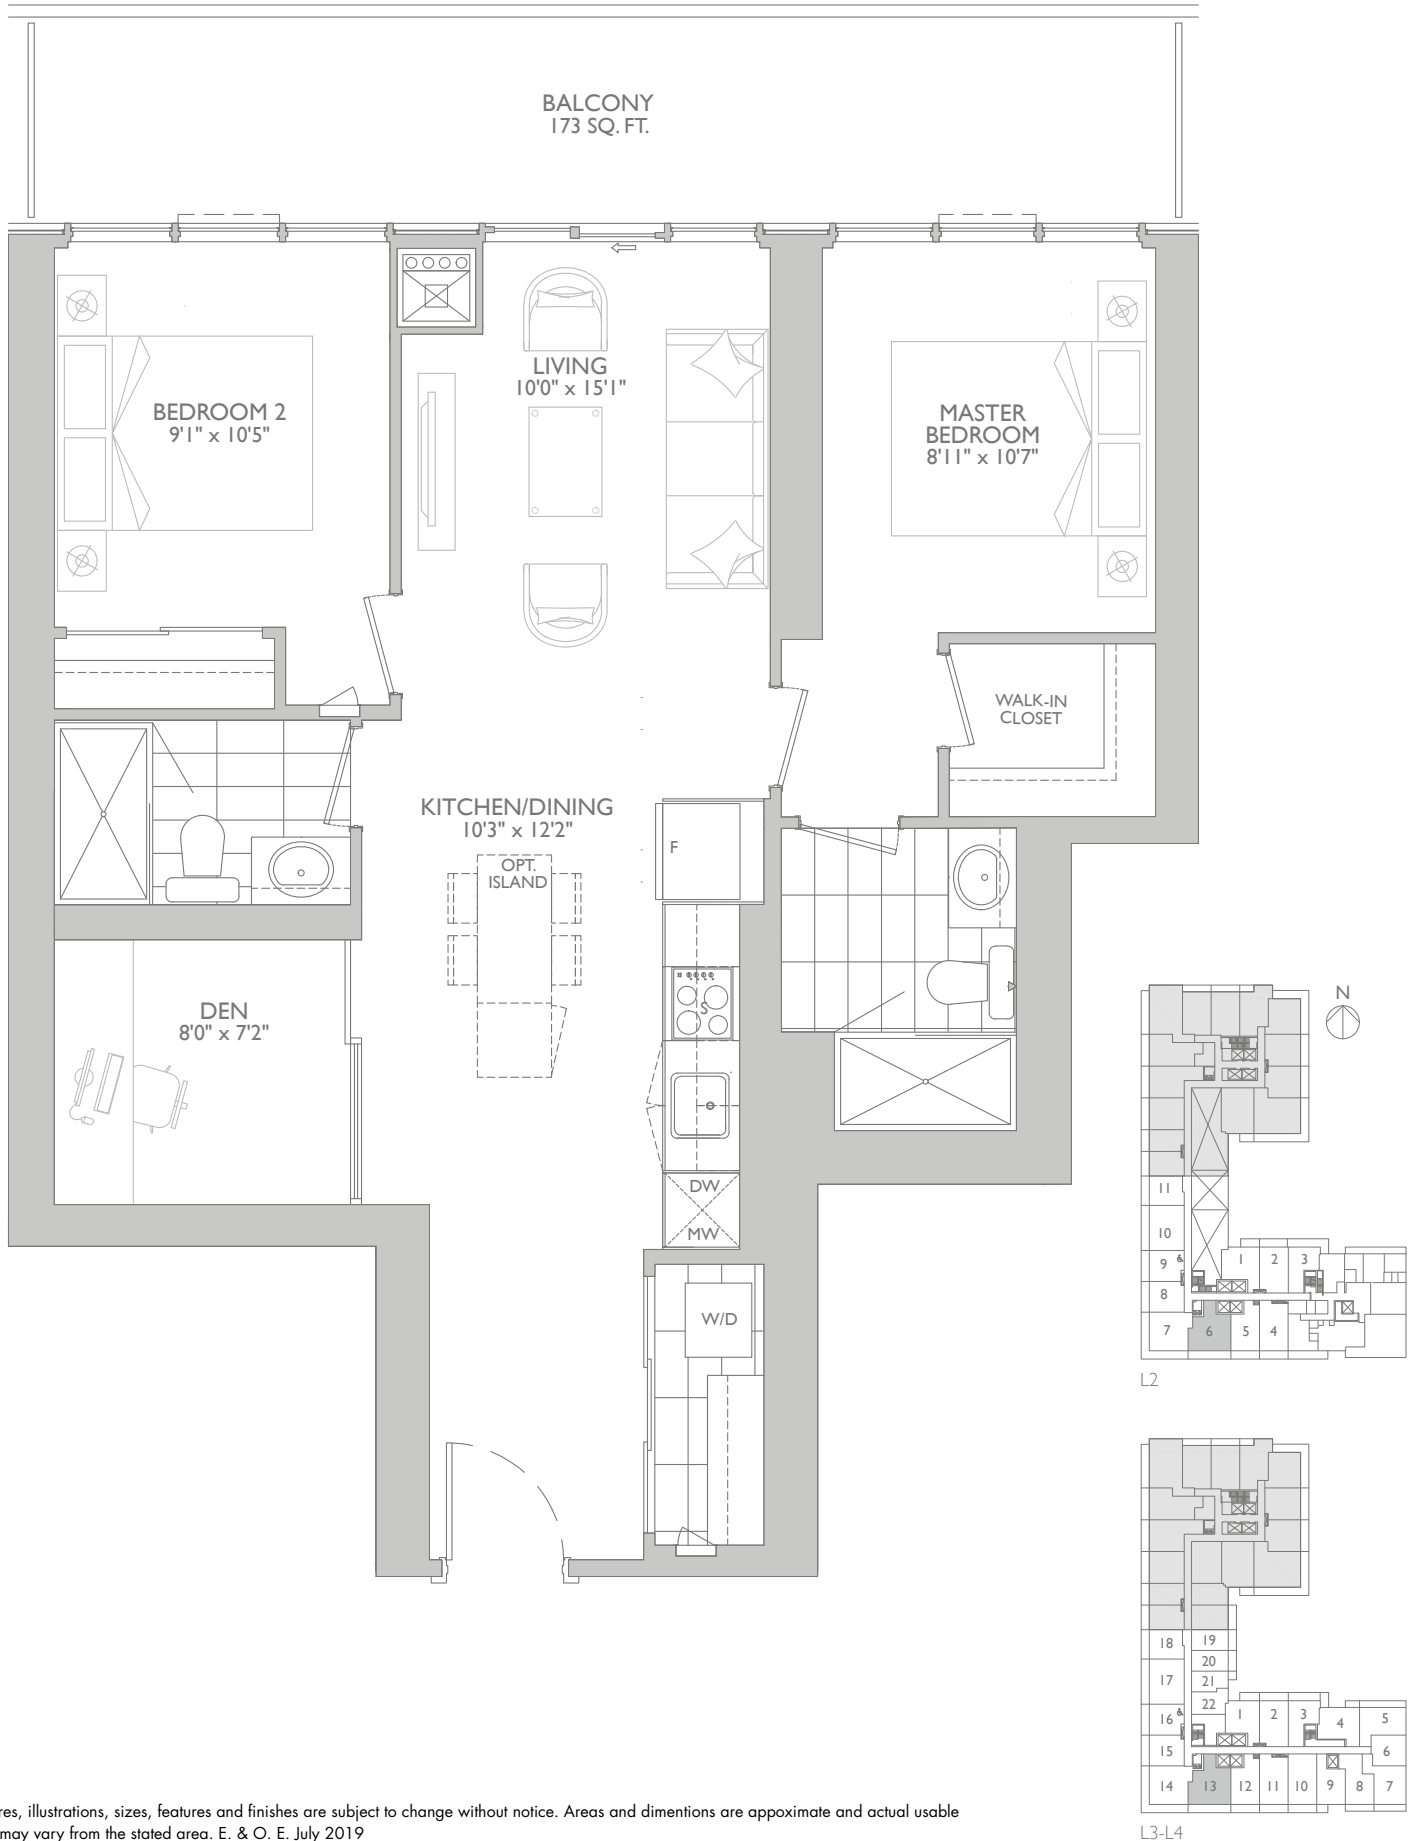

2 BEDROOM + DEN

INTERIOR: 915 SQ.FT. | BALCONY: 173 SQ.FT. | TOTAL: 1088 SQ.FT.

MODEL: 2M+D

Prices, figures, illustrations, sizes, features and finishes are subject to change without notice. Areas and dimensions are approximate and actual usable floorspace may vary from the stated area. E. & O. E. July 2019