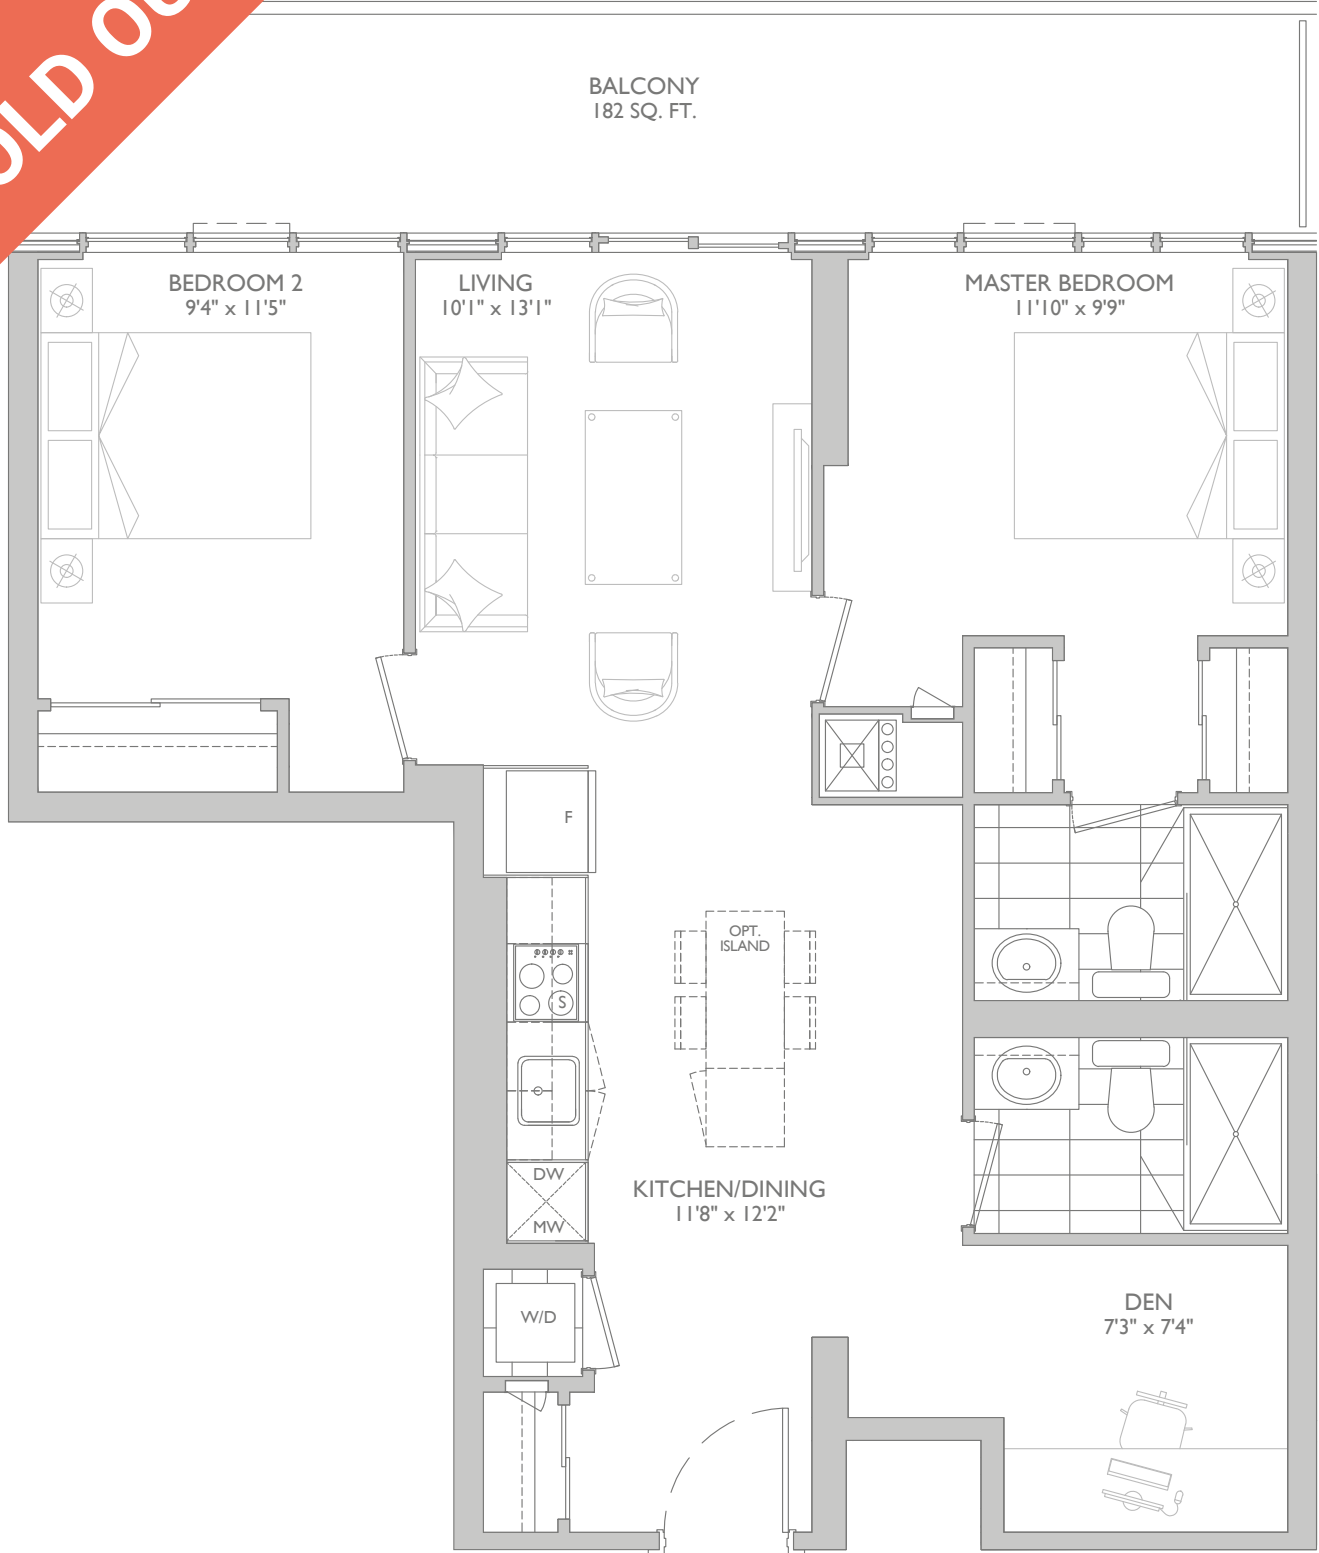

INTERIOR: 877 SQ.FT. | BALCONY: 182 SQ.FT. | TOTAL: 1,059 SQ.FT.

2 BEDROOM + DEN

MODEL: 2L+D

SOLD OUT

Prices, figures, illustrations, sizes, features and finishes are subject to change without notice. Areas and dimensions are approximate and actual usable floorspace may vary from the stated area. E. & O. E. July 2019