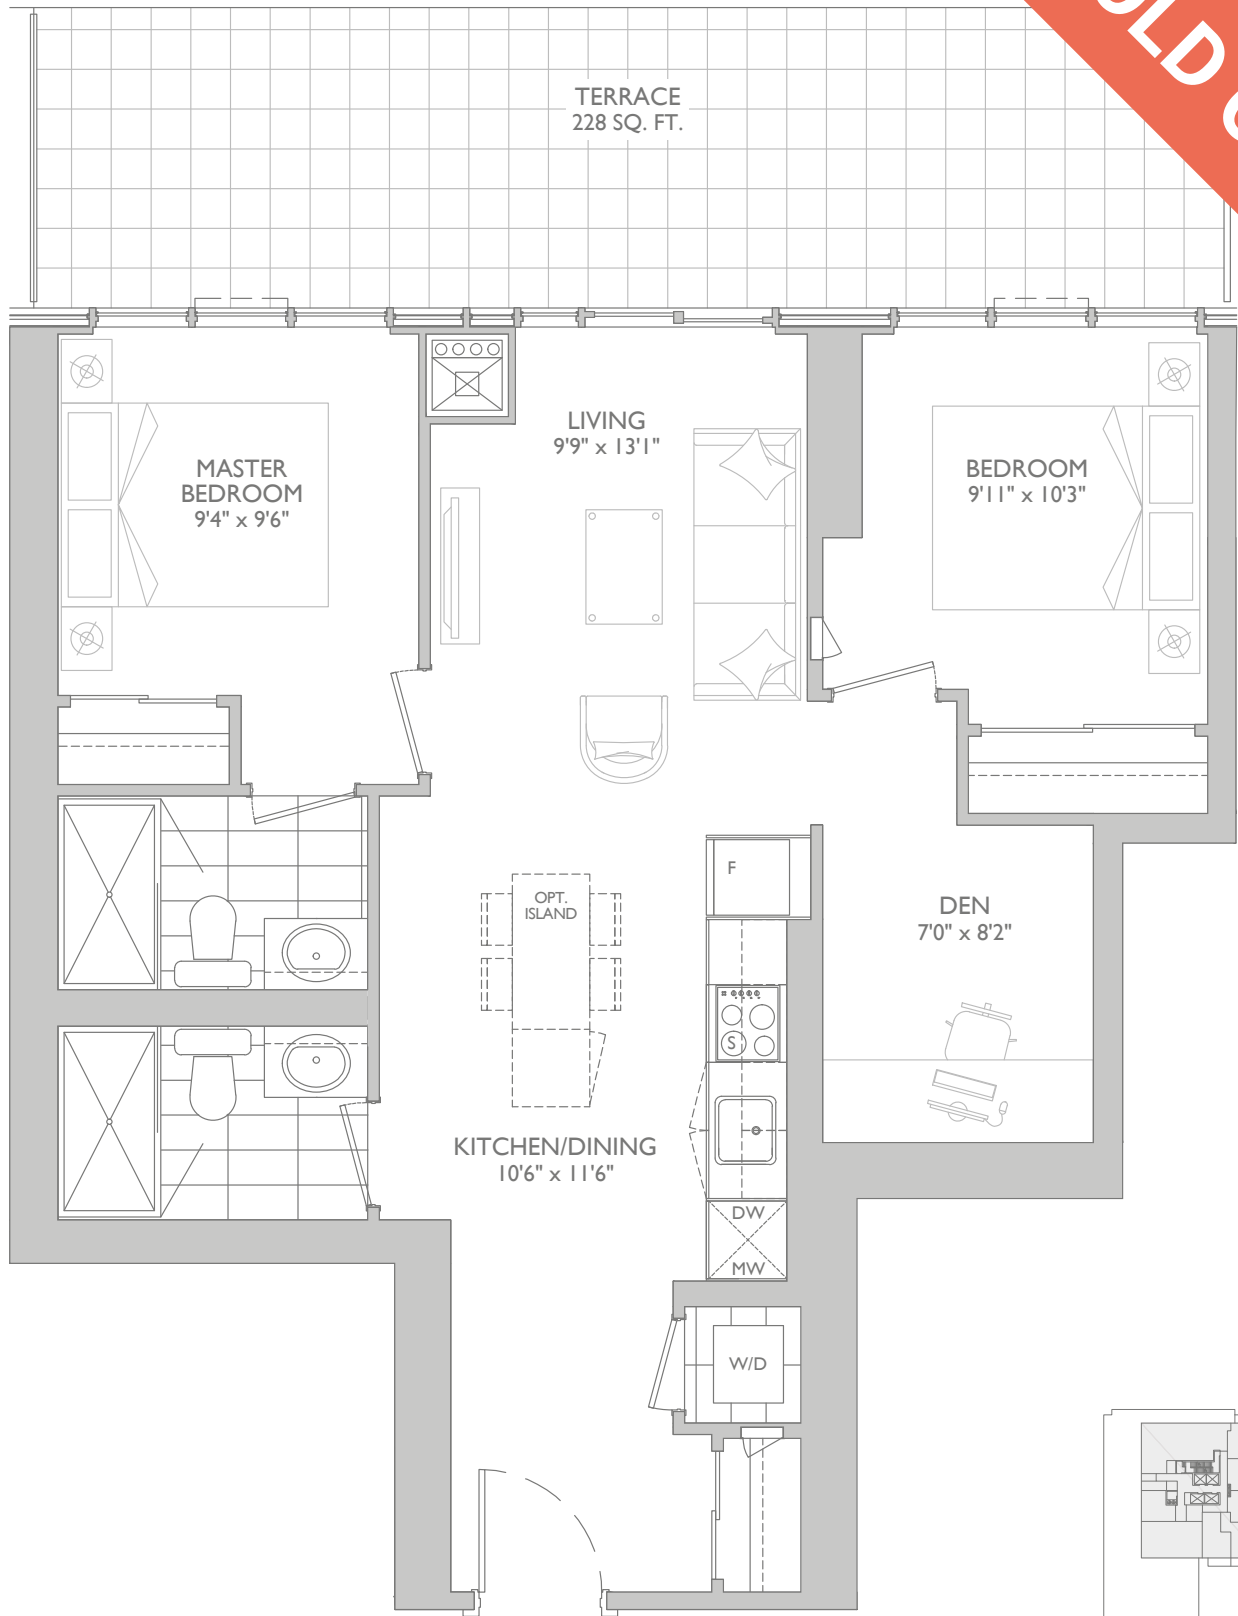

# 2 BEDROOM + DEN

INTERIOR: 820 SQ.FT. | BALCONY: 228 SQ.FT. | TOTAL: 1048 SQ.FT.

MODEL: 2K+D

**SOLD OUT**

Prices, figures, illustrations, sizes, features and finishes are subject to change without notice. Areas and dimensions are approximate and actual usable floorspace may vary from the stated area. E. & O. E. July 2019