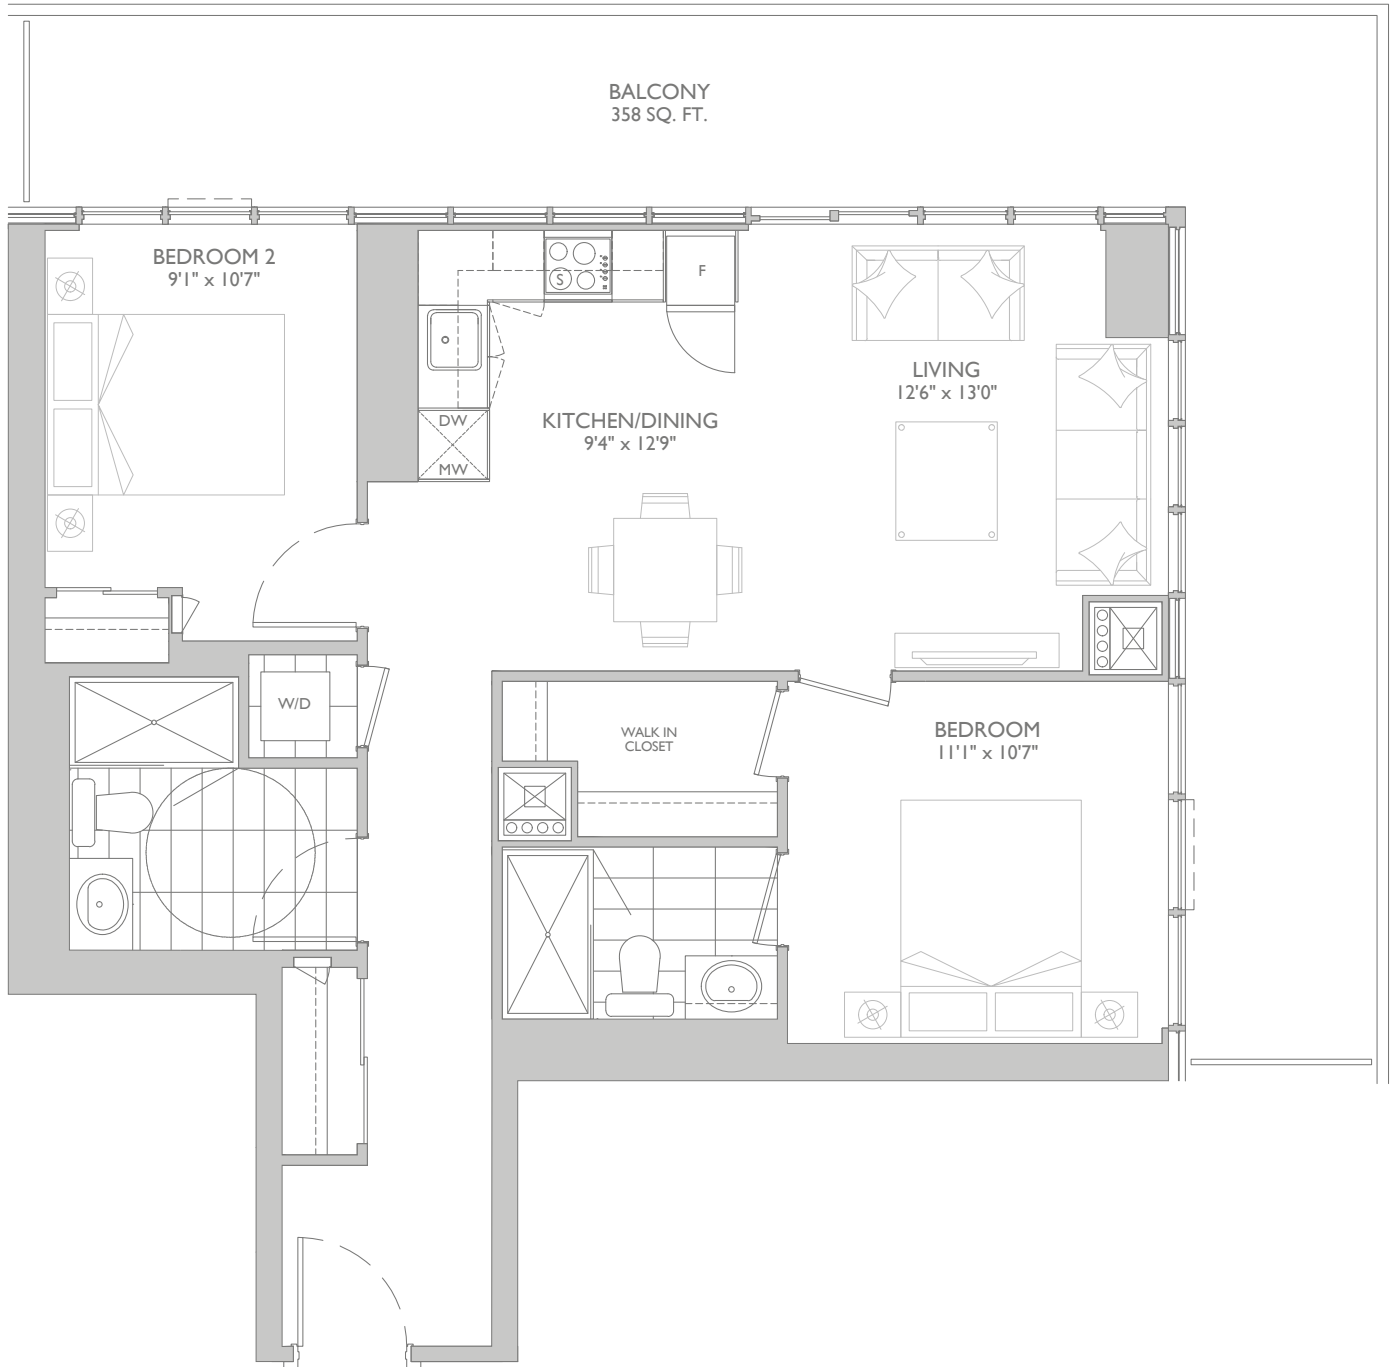

INTERIOR: 888 SQ.FT. | BALCONY: 358 SQ.FT. | TOTAL: 1,246 SQ.FT.

# 2 BEDROOM

MODEL: 2J

Prices, figures, illustrations, sizes, features and finishes are subject to change without notice. Areas and dimensions are approximate and actual usable floorspace may vary from the stated area. E. & O. E. July 2019