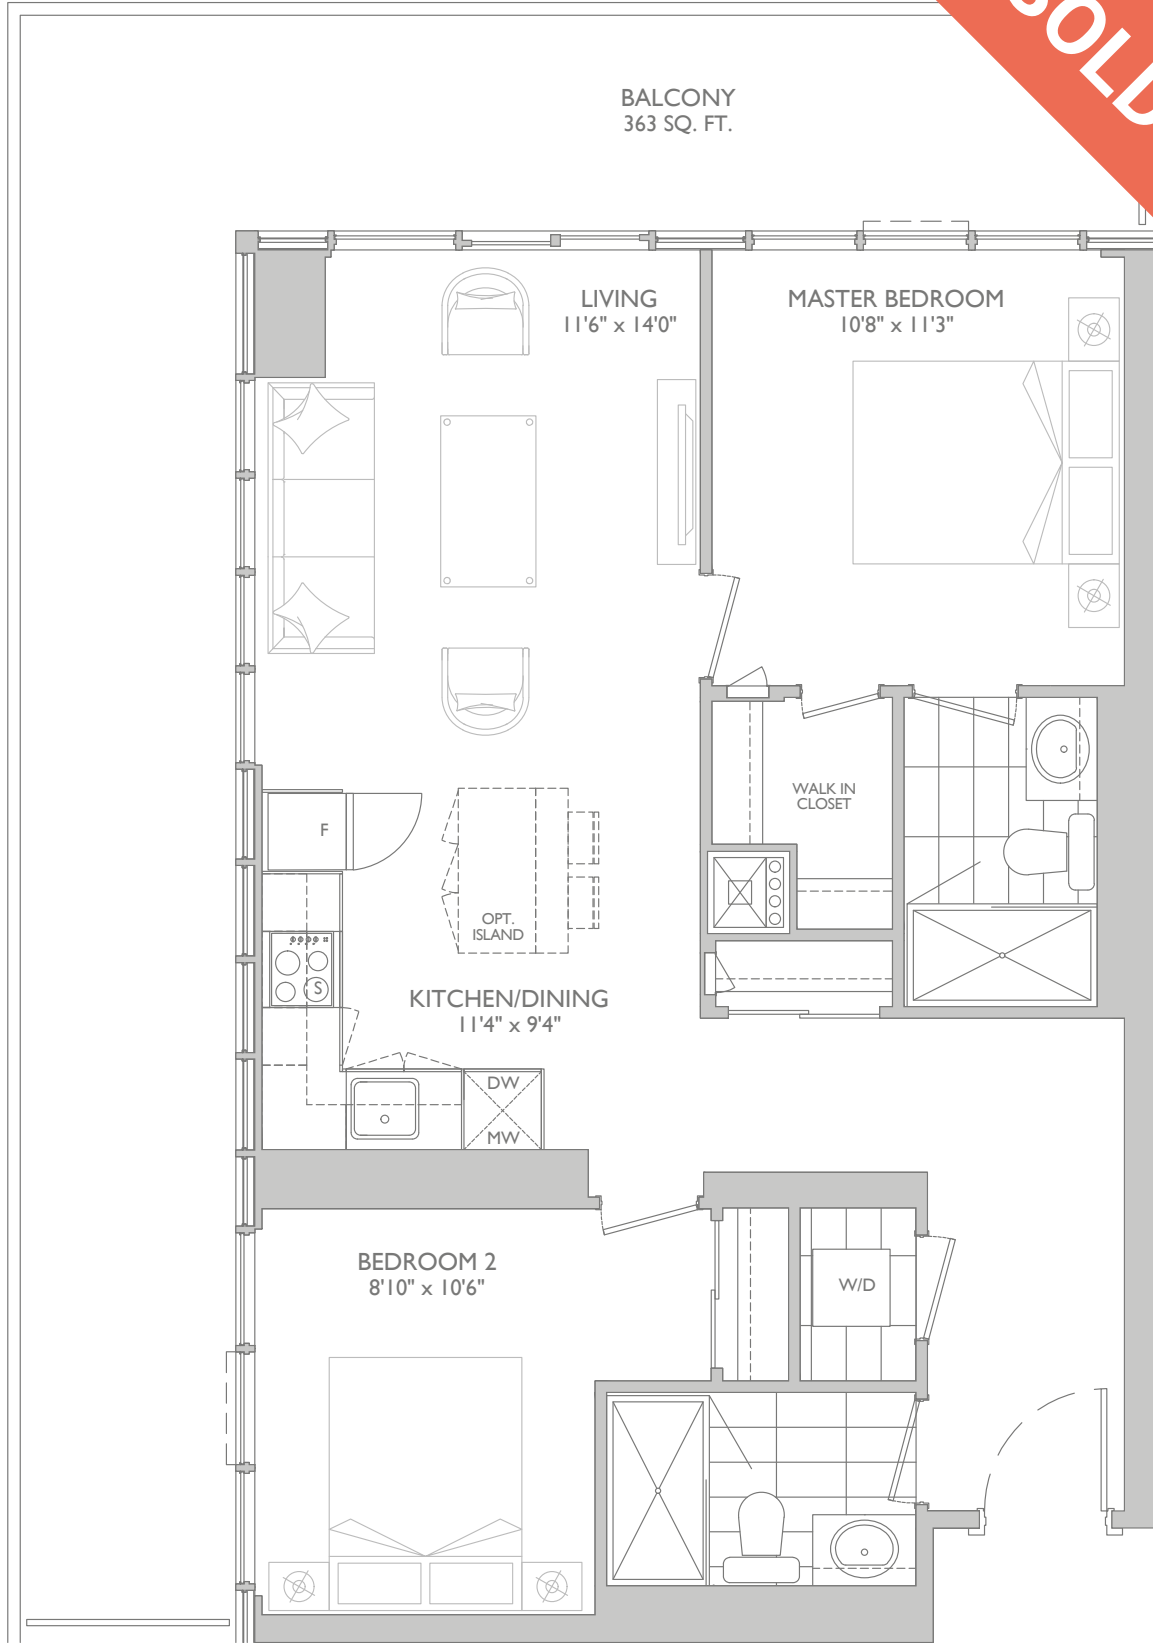

2 BEDROOM

INTERIOR: 835 SQ.FT. | BALCONY: 363 SQ.FT. | TOTAL: 1,198 SQ.FT.

MODEL: 21

SOLD OUT

Prices, figures, illustrations, sizes, features and finishes are subject to change without notice. Areas and dimentions are approximate and actual usable floorspace may vary from the stated area. E. & O. E. July 2019

L16-L30