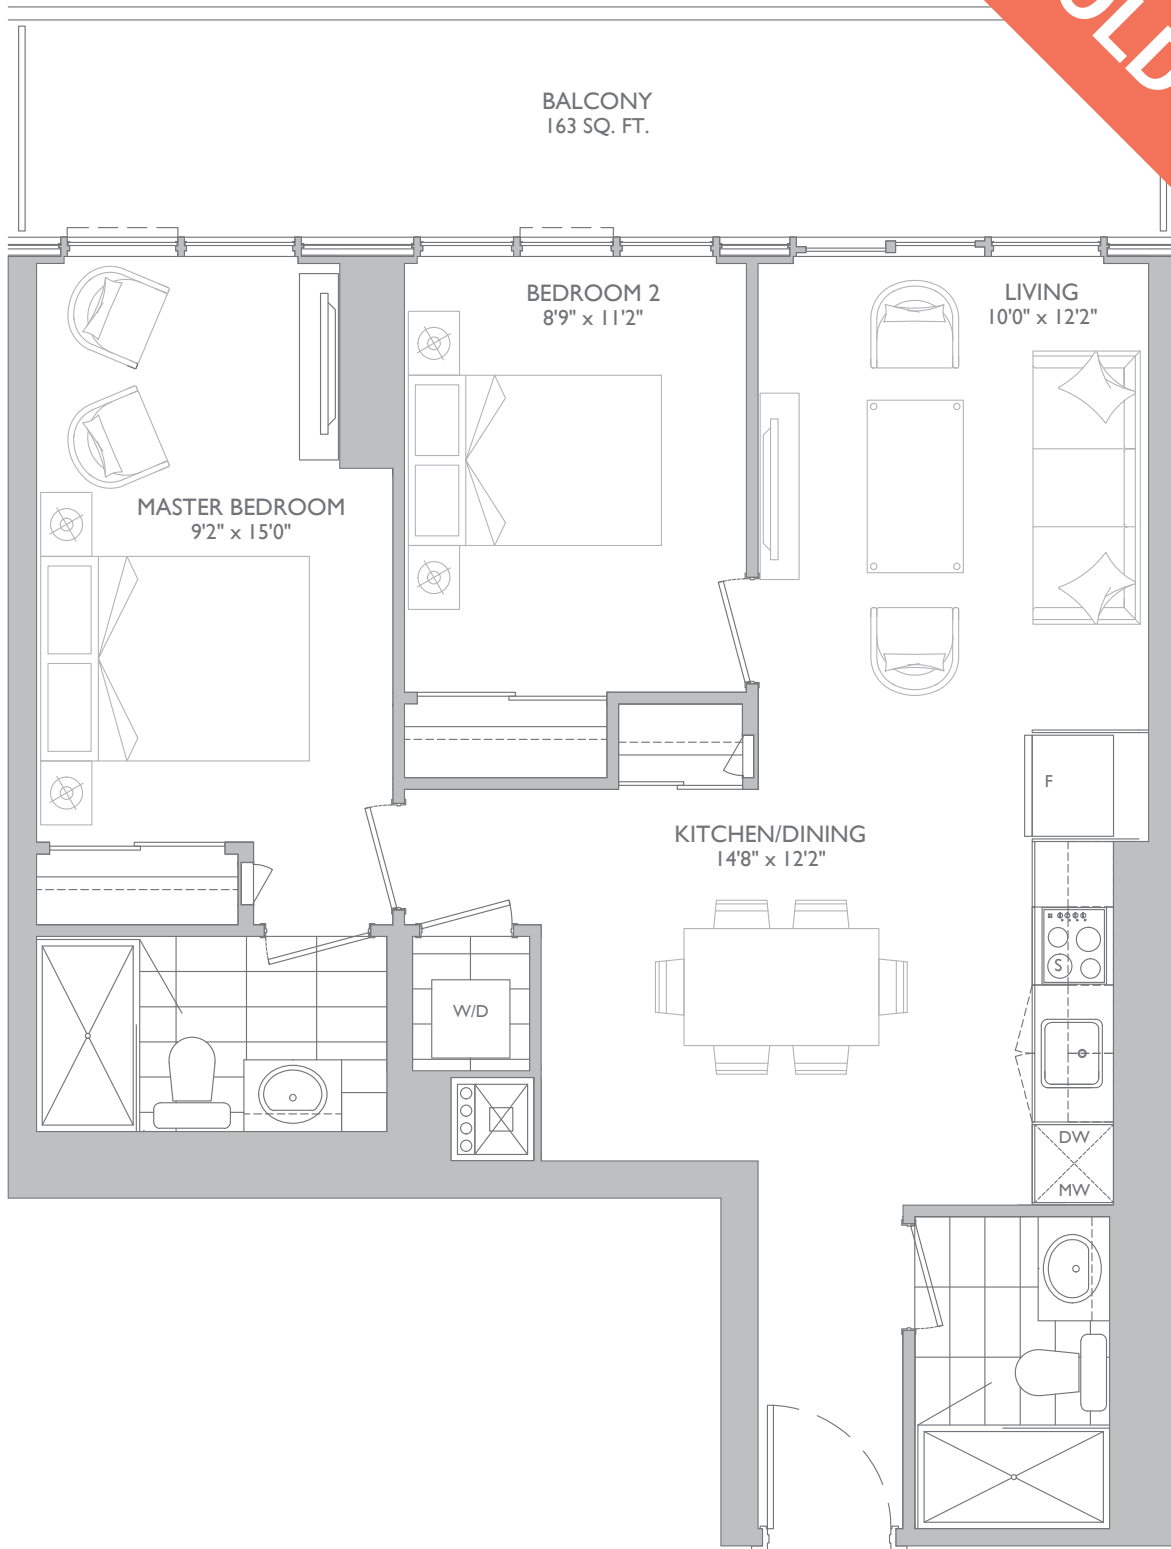

2 BEDROOM

INTERIOR: 826 SQ.FT. | BALCONY: 163 SQ.FT. | TOTAL: 989 SQ.FT.

MODEL: 2G

SOLD OUT

Prices, figures, illustrations, sizes, features and finishes are subject to change without notice. Areas and dimensions are approximate and actual usable floorspace may vary from the stated area. E. & O. E. July 2019