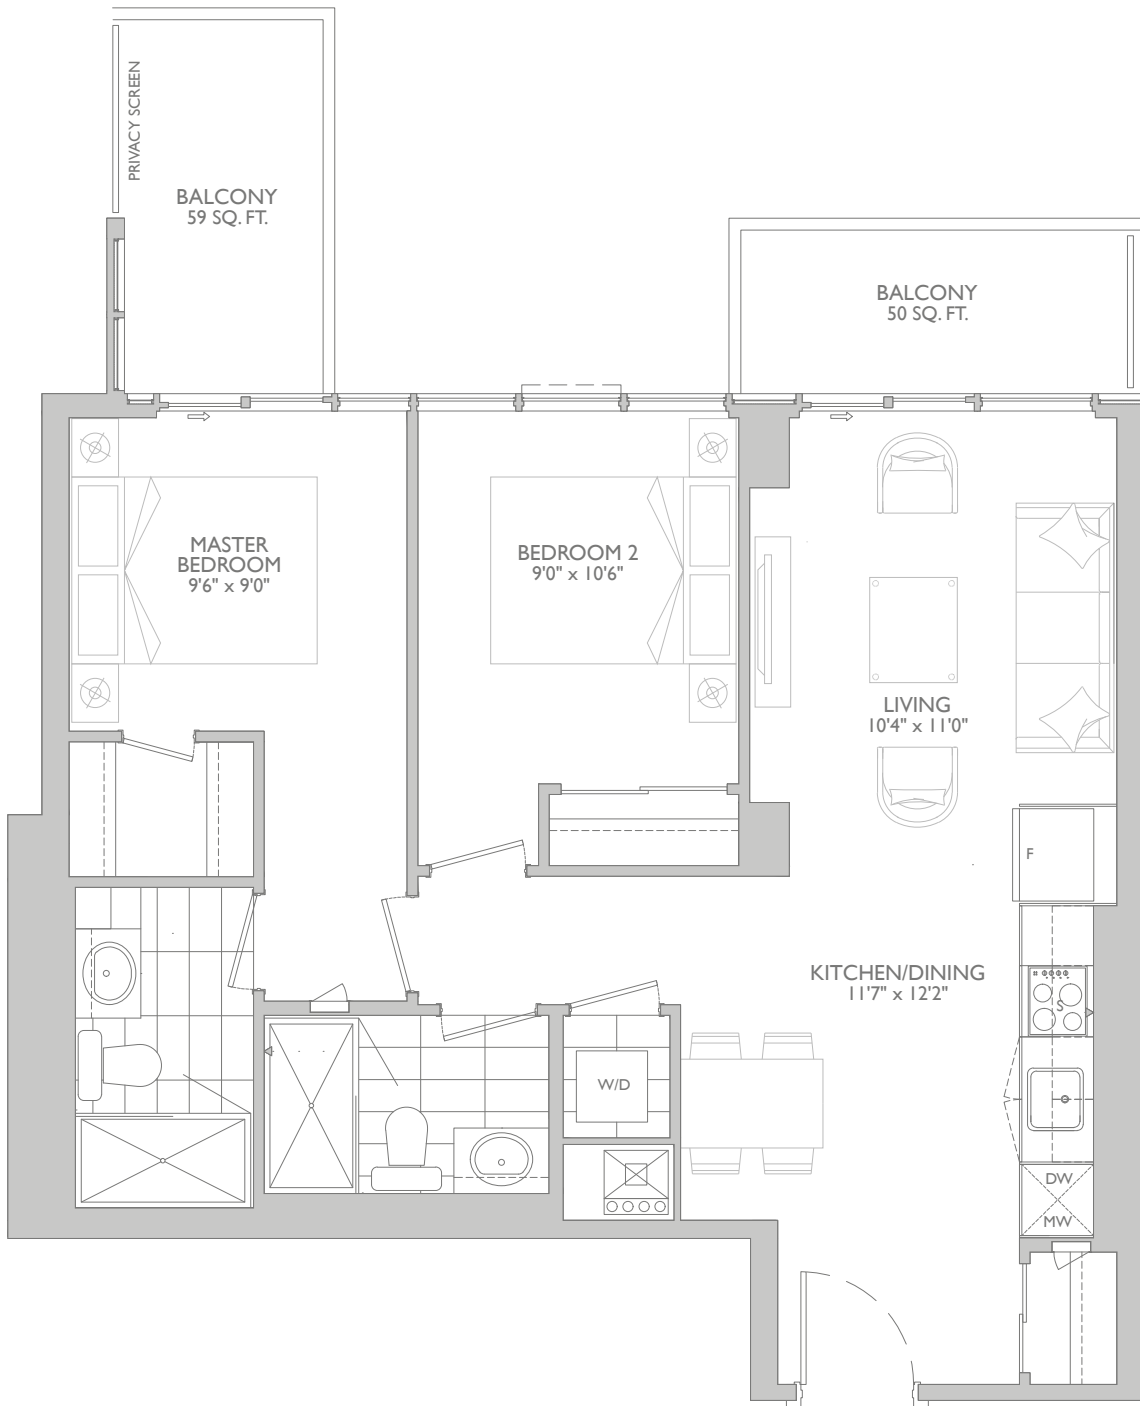

2 BEDROOM

INTERIOR: 778 SQ.FT. | BALCONY: 109 SQ.FT. | TOTAL: 887 SQ.FT.

MODEL: 2C

Prices, figures, illustrations, sizes, features and finishes are subject to change without notice. Areas and dimensions are approximate and actual usable floorspace may vary from the stated area. E. & O. E. July 2019

L3-L4