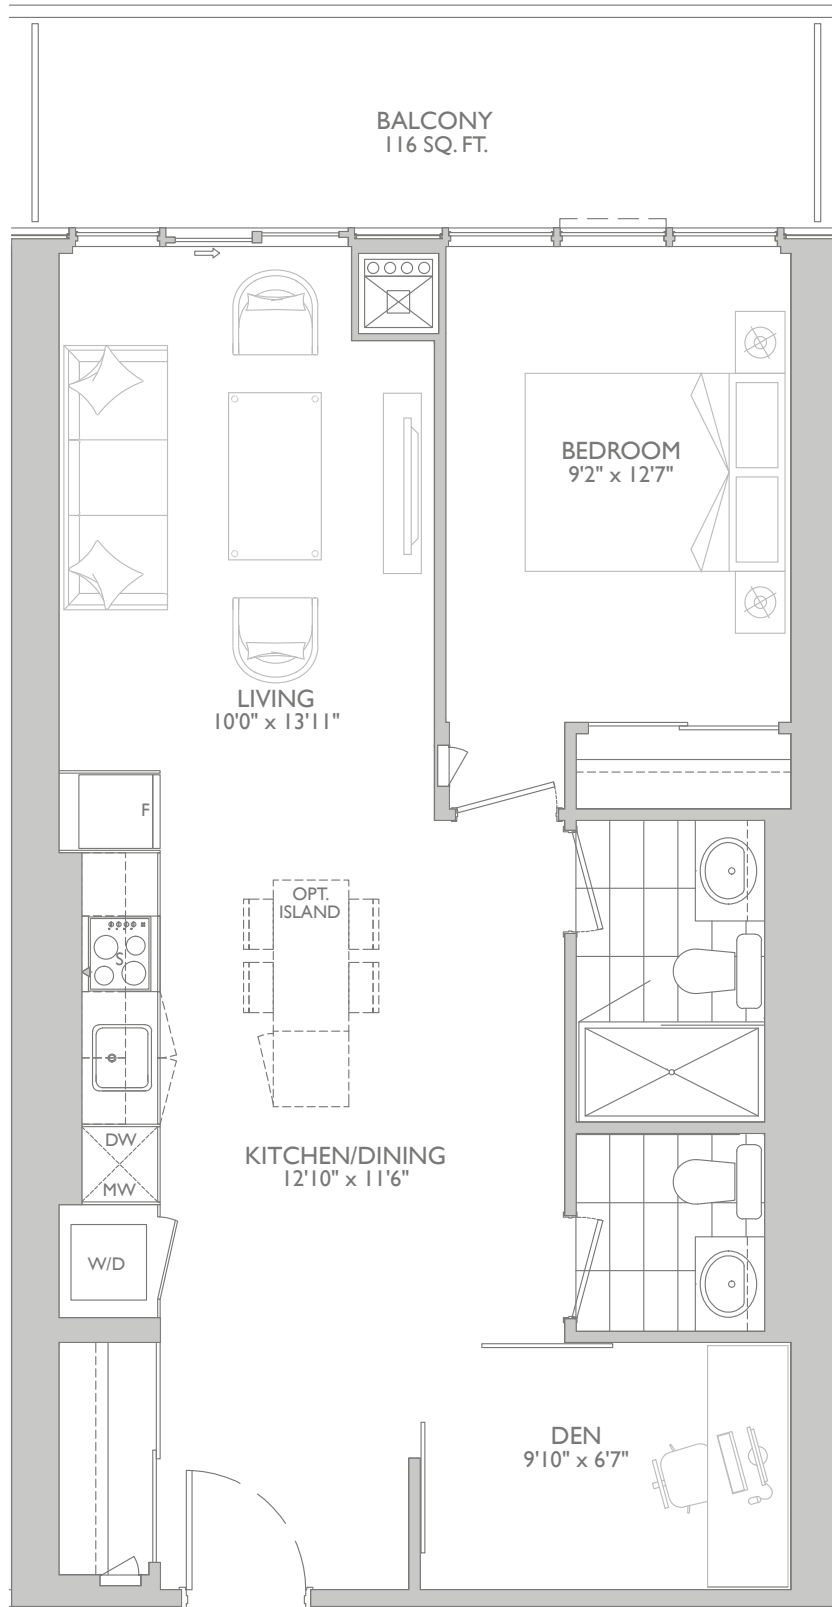

INTERIOR: 760 SQ.FT. | BALCONY: 116 SQ.FT. | TOTAL: 876 SQ.FT.

# 1 BEDROOM + DEN

MODEL: 1Z+D

L3-L4

Prices, figures, illustrations, sizes, features and finishes are subject to change without notice. Areas and dimensions are approximate and actual usable floorspace may vary from the stated area. E. & O. E. July 2019