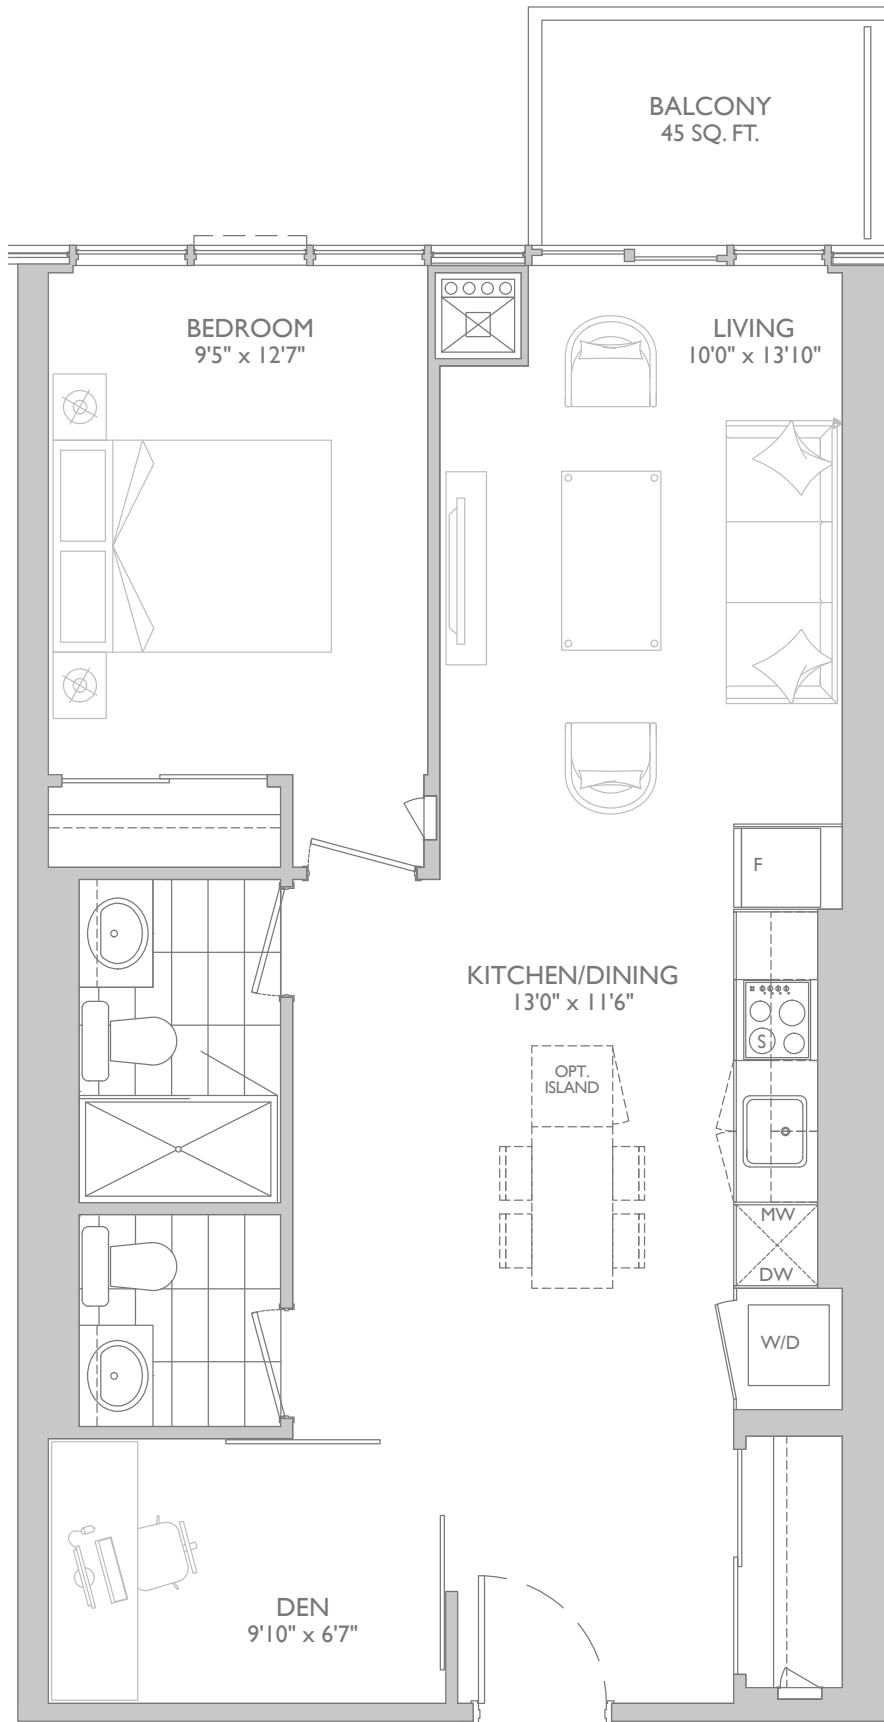

1 BEDROOM + DEN

INTERIOR: 755 SQ.FT. | BALCONY: 45 SQ.FT. | TOTAL: 800 SQ.FT.

MODEL: 1Y+D

Prices, figures, illustrations, sizes, features and finishes are subject to change without notice. Areas and dimensions are approximate and actual usable floorspace may vary from the stated area. E. & O. E. July 2019