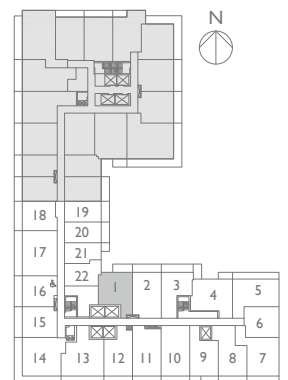

INTERIOR: 683 SQ.FT. | BALCONY: 74 SQ.FT. | TOTAL: 757 SQ.FT.

1 BEDROOM + MEDIA

MODEL: 1T+M

Prices, figures, illustrations, sizes, features and finishes are subject to change without notice. Areas and dimensions are approximate and actual usable floorspace may vary from the stated area. E. & O. E. July 2019

L3-L4