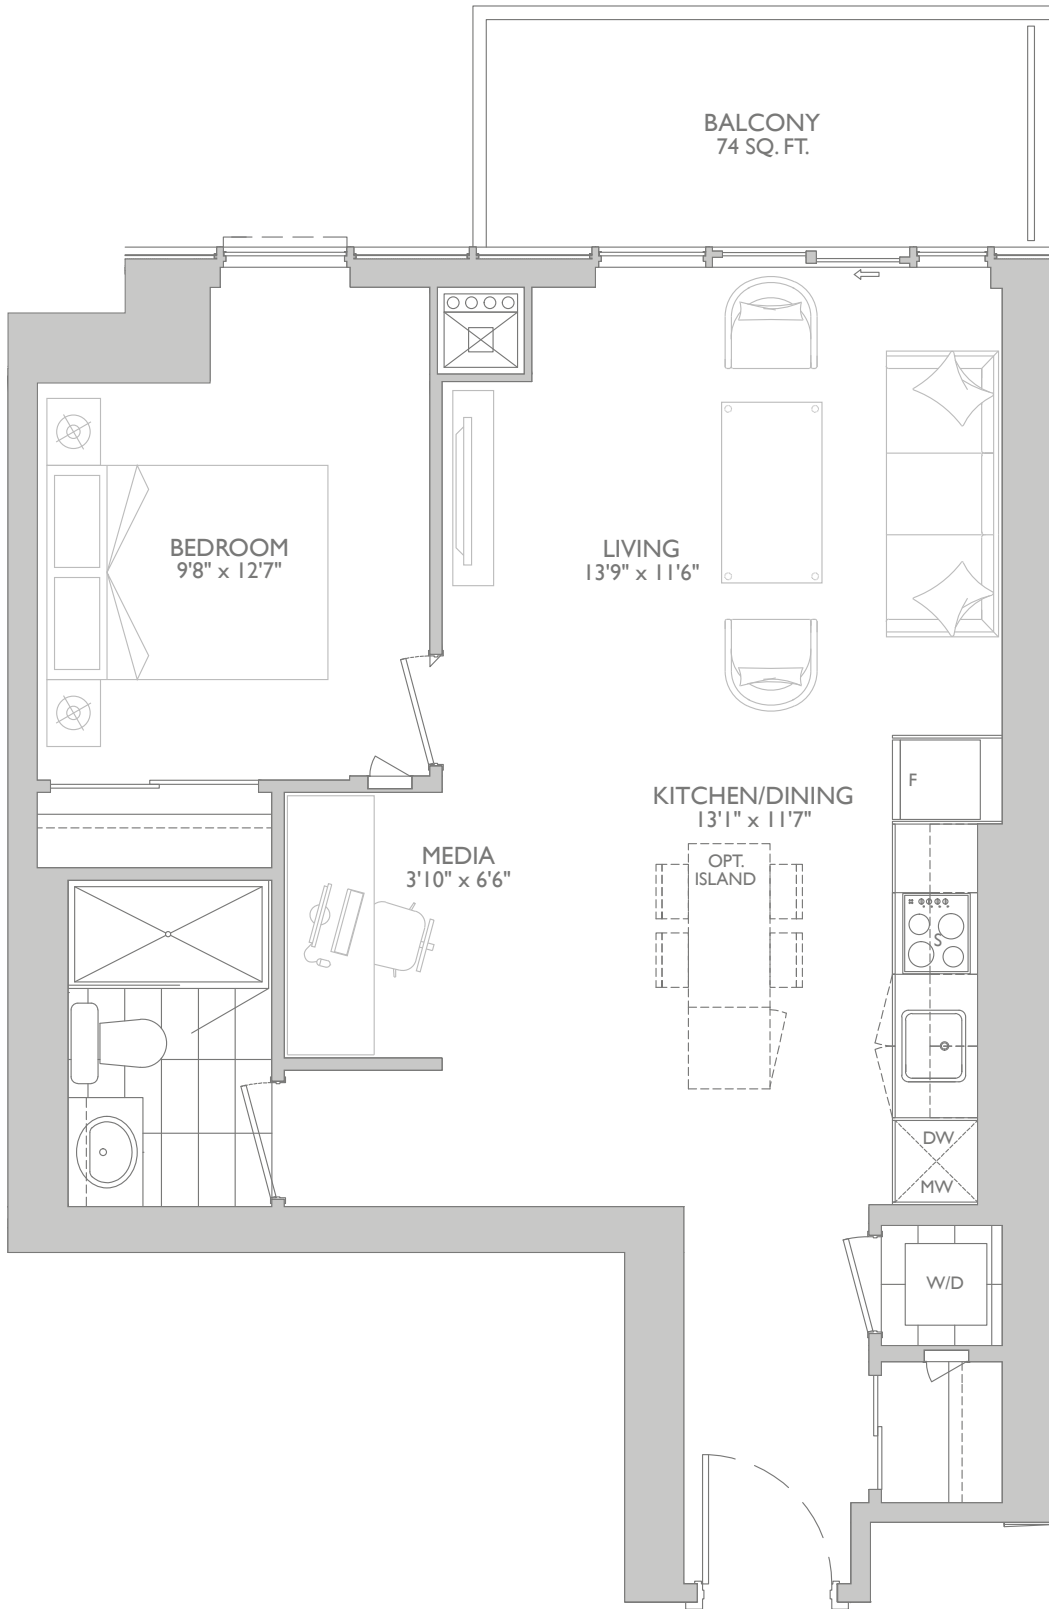

INTERIOR: 683 SQ.FT. | BALCONY: 74 SQ.FT. | TOTAL: 757 SQ.FT.

1 BEDROOM + MEDIA

MODEL: 1T+M

Prices, figures, illustrations, sizes, features and finishes are subject to change without notice. Areas and dimensions are approximate and actual usable floorspace may vary from the stated area. E. & O. E. July 2019

L3-L4