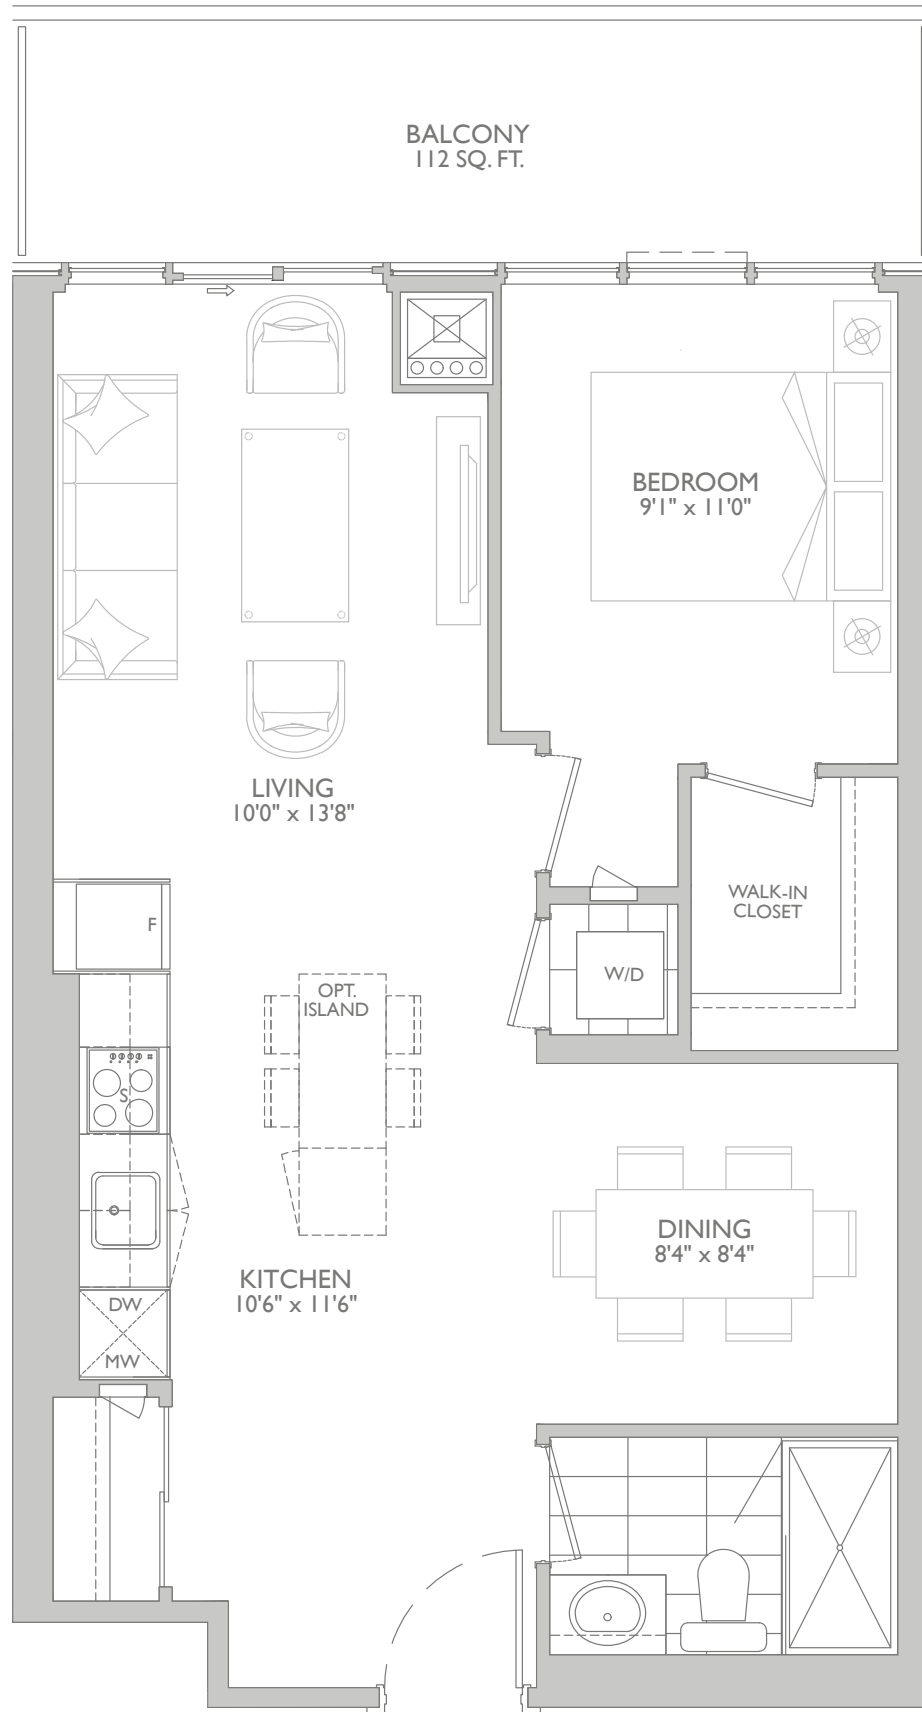

INTERIOR: 680 SQ.FT. | BALCONY: 112 SQ.FT. | TOTAL: 792 SQ.FT.

1 BEDROOM

MODEL: 1S

Prices, figures, illustrations, sizes, features and finishes are subject to change without notice. Areas and dimensions are approximate and actual usable floorspace may vary from the stated area. E. & O. E. July 2019