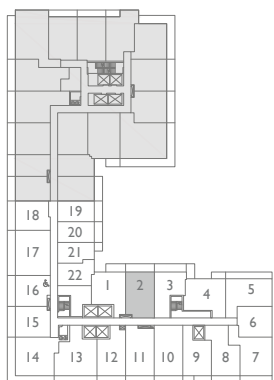

INTERIOR: 680 SQ.FT. | BALCONY: 112 SQ.FT. | TOTAL: 792 SQ.FT.

1 BEDROOM

MODEL: 1S

Prices, figures, illustrations, sizes, features and finishes are subject to change without notice. Areas and dimensions are approximate and actual usable floorspace may vary from the stated area. E. & O. E. July 2019