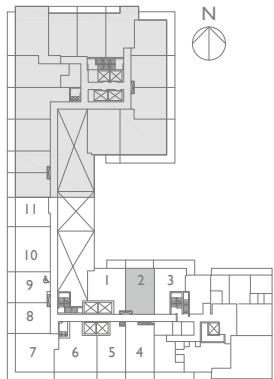

INTERIOR: 680 SQ.FT. | BALCONY: 112 SQ.FT. | TOTAL: 792 SQ.FT.

1 BEDROOM

MODEL: 1S

Prices, figures, illustrations, sizes, features and finishes are subject to change without notice. Areas and dimensions are approximate and actual usable floorspace may vary from the stated area. E. & O. E. July 2019