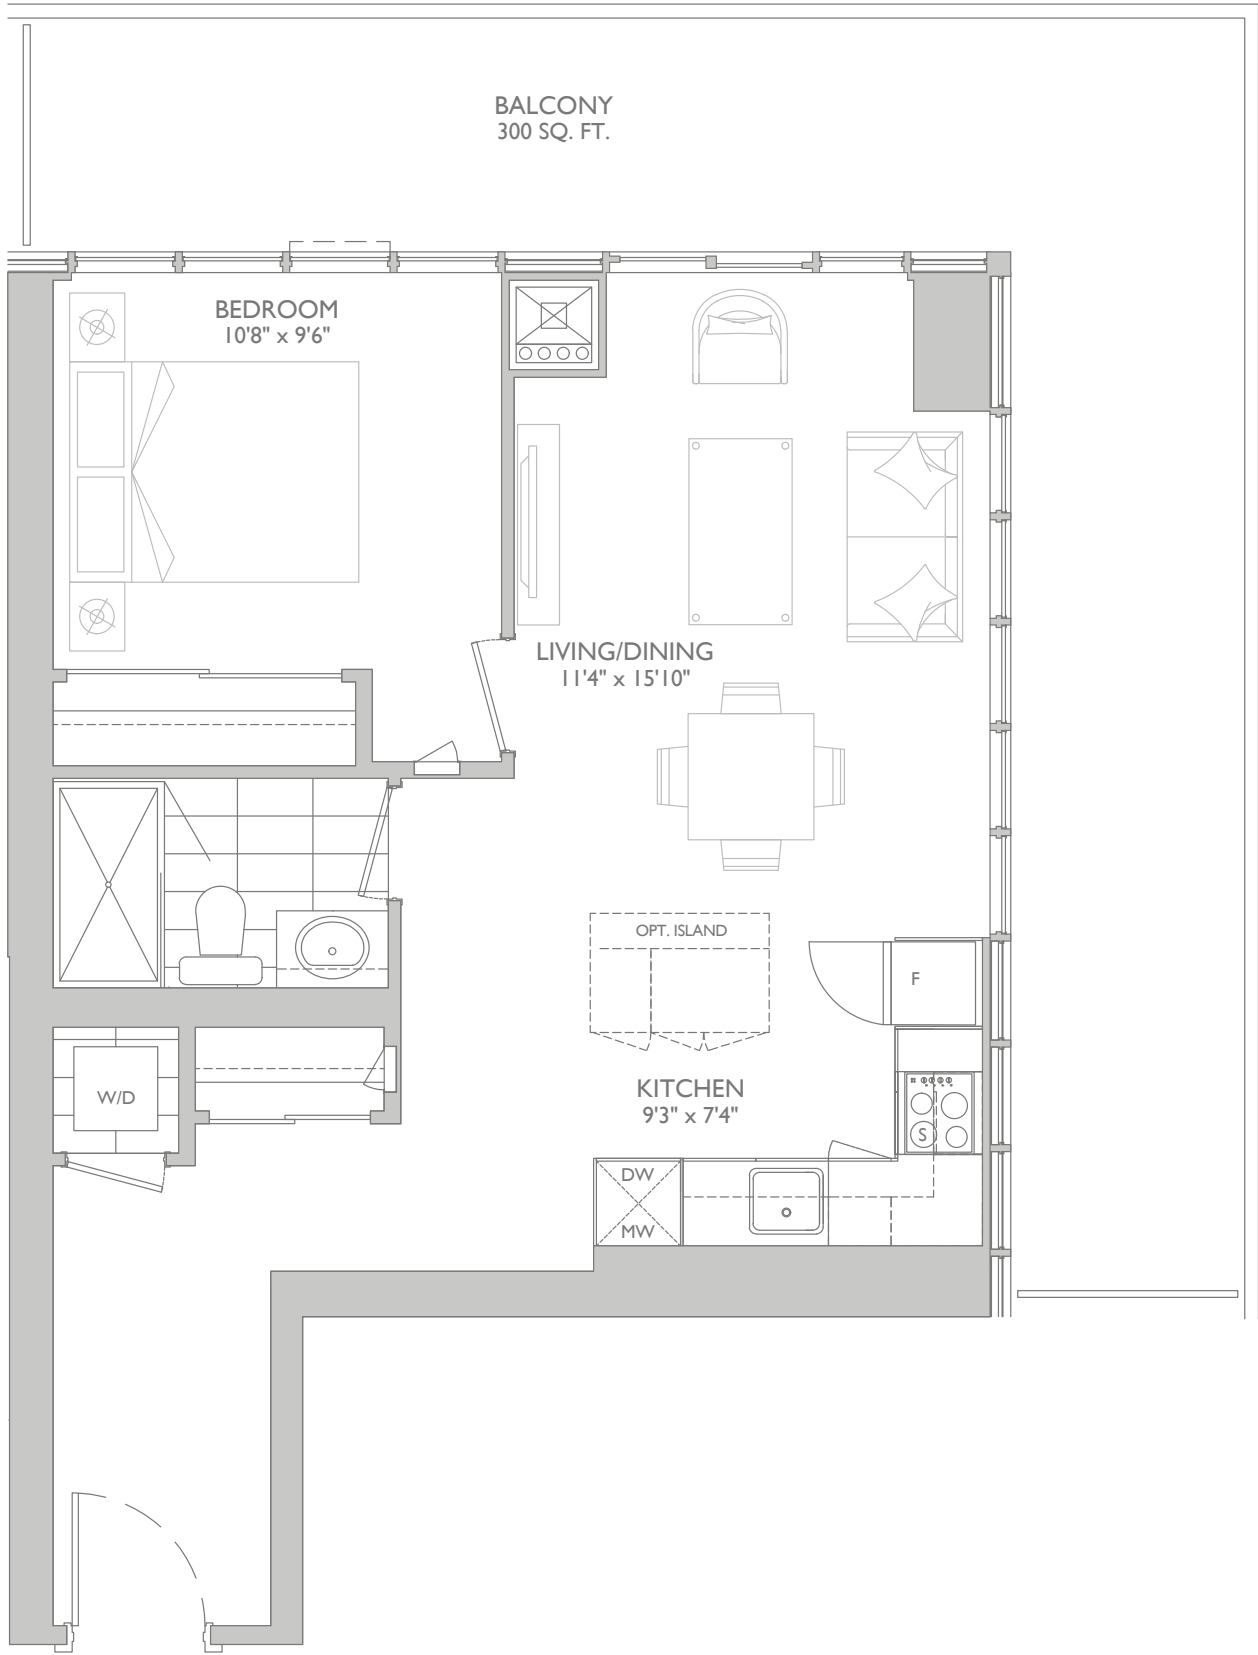

INTERIOR: 640 SQ.FT. | BALCONY: 300 SQ.FT. | TOTAL: 940 SQ.FT.

1 BEDROOM

MODEL: 1P

Prices, figures, illustrations, sizes, features and finishes are subject to change without notice. Areas and dimensions are approximate and actual usable floorspace may vary from the stated area. E. & O. E. July 2019