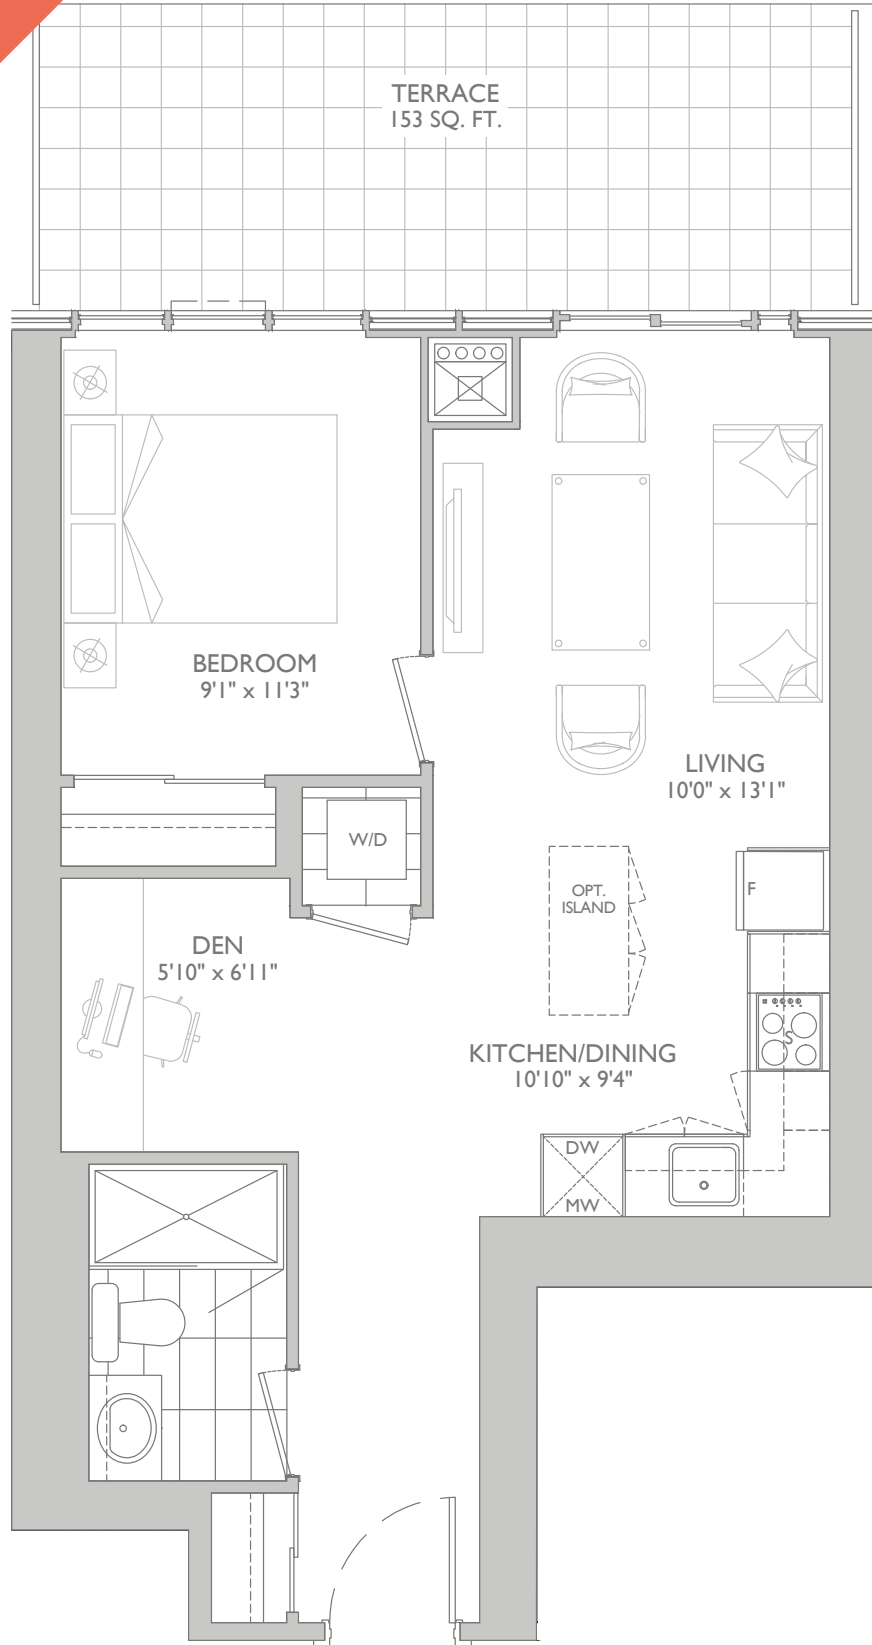

INTERIOR: 611 SQ.FT. | BALCONY: 153 SQ.FT. | TOTAL: 764 SQ.FT.

1 BEDROOM + DEN

MODEL: 1H+D

SOLD OUT

Prices, figures, illustrations, sizes, features and finishes are subject to change without notice. Areas and dimensions are approximate and actual usable floorspace may vary from the stated area. E. & O. E. July 2019