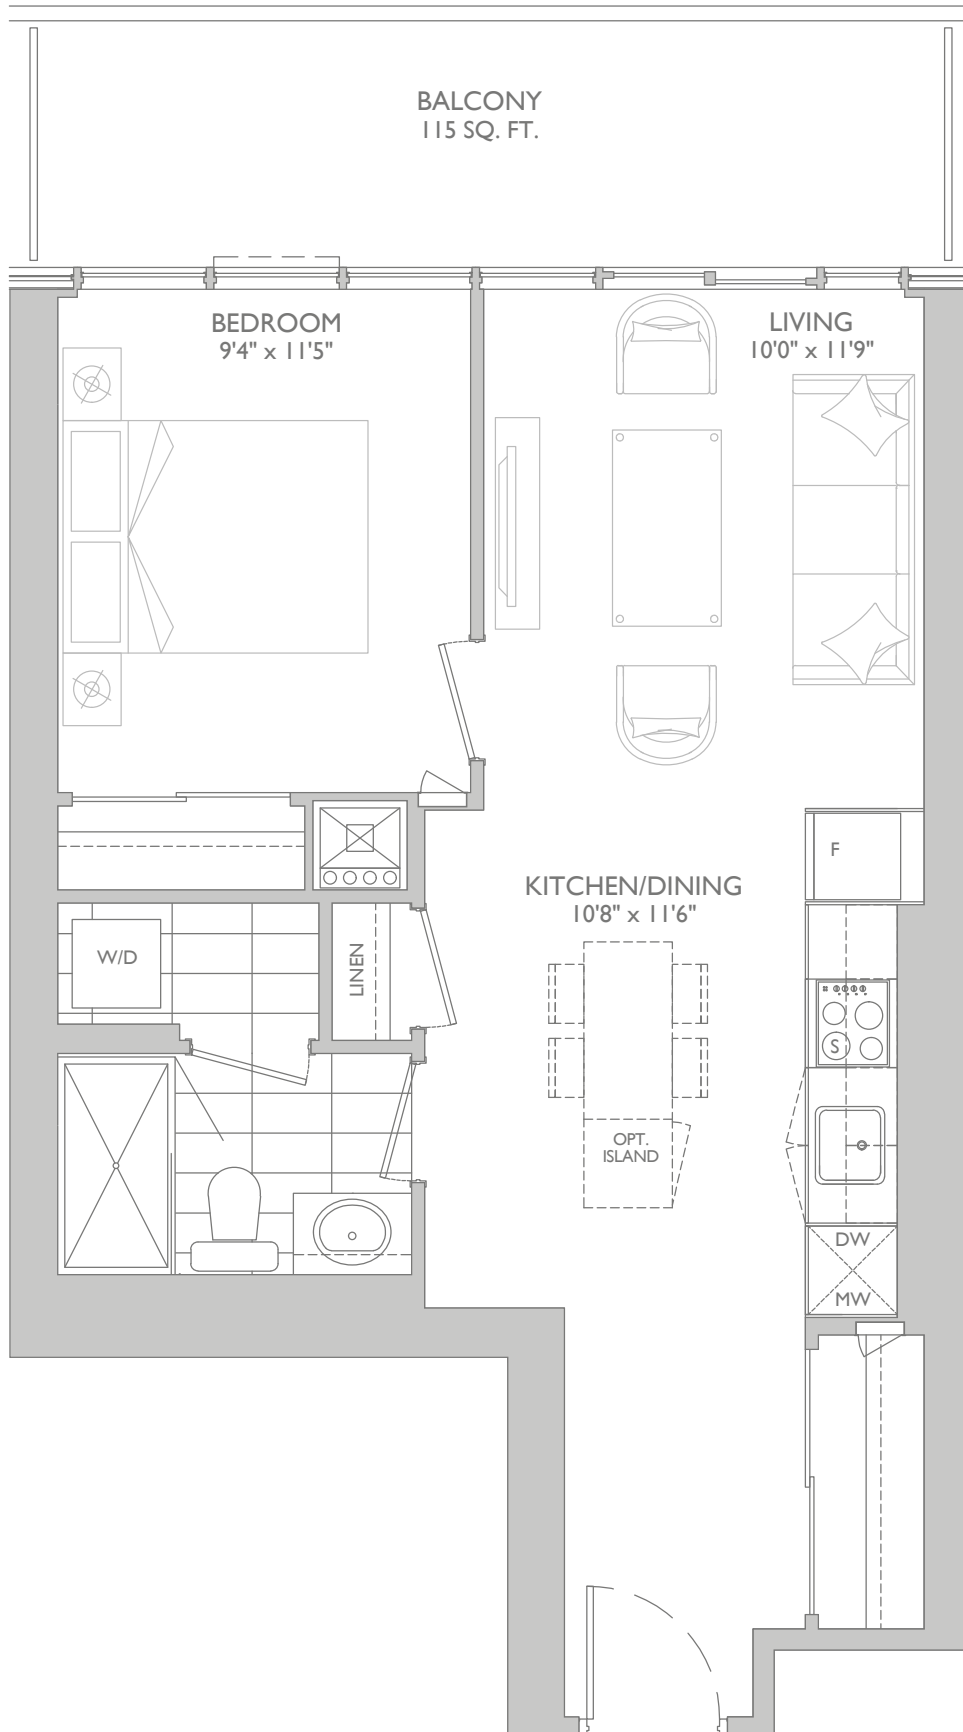

1 BEDROOM

INTERIOR: 587 SQ.FT. | BALCONY: 115 SQ.FT. | TOTAL: 702 SQ.FT.

MODEL: 1G

L6-L15

L16, L27-L30

L31-L35

Prices, figures, illustrations, sizes, features and finishes are subject to change without notice. Areas and dimensions are approximate and actual usable floorspace may vary from the stated area. E. & O. E. July 2019