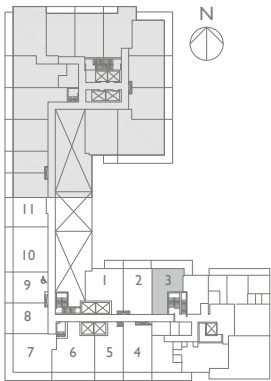

INTERIOR: 575 SQ.FT. | BALCONY: 130 SQ.FT. | TOTAL: 705 SQ.FT.

1 BEDROOM

MODEL: 1F

L2

L3-L4

Prices, figures, illustrations, sizes, features and finishes are subject to change without notice. Areas and dimensions are approximate and actual usable floorspace may vary from the stated area. E. & O. E. July 2019