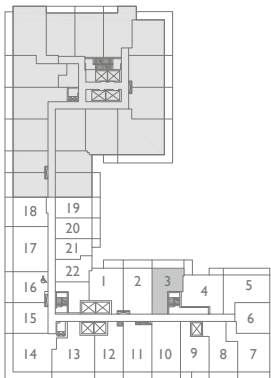

INTERIOR: 575 SQ.FT. | BALCONY: 130 SQ.FT. | TOTAL: 705 SQ.FT.

1 BEDROOM

MODEL: 1F

L2

L3-L4

Prices, figures, illustrations, sizes, features and finishes are subject to change without notice. Areas and dimensions are approximate and actual usable floorspace may vary from the stated area. E. & O. E. July 2019