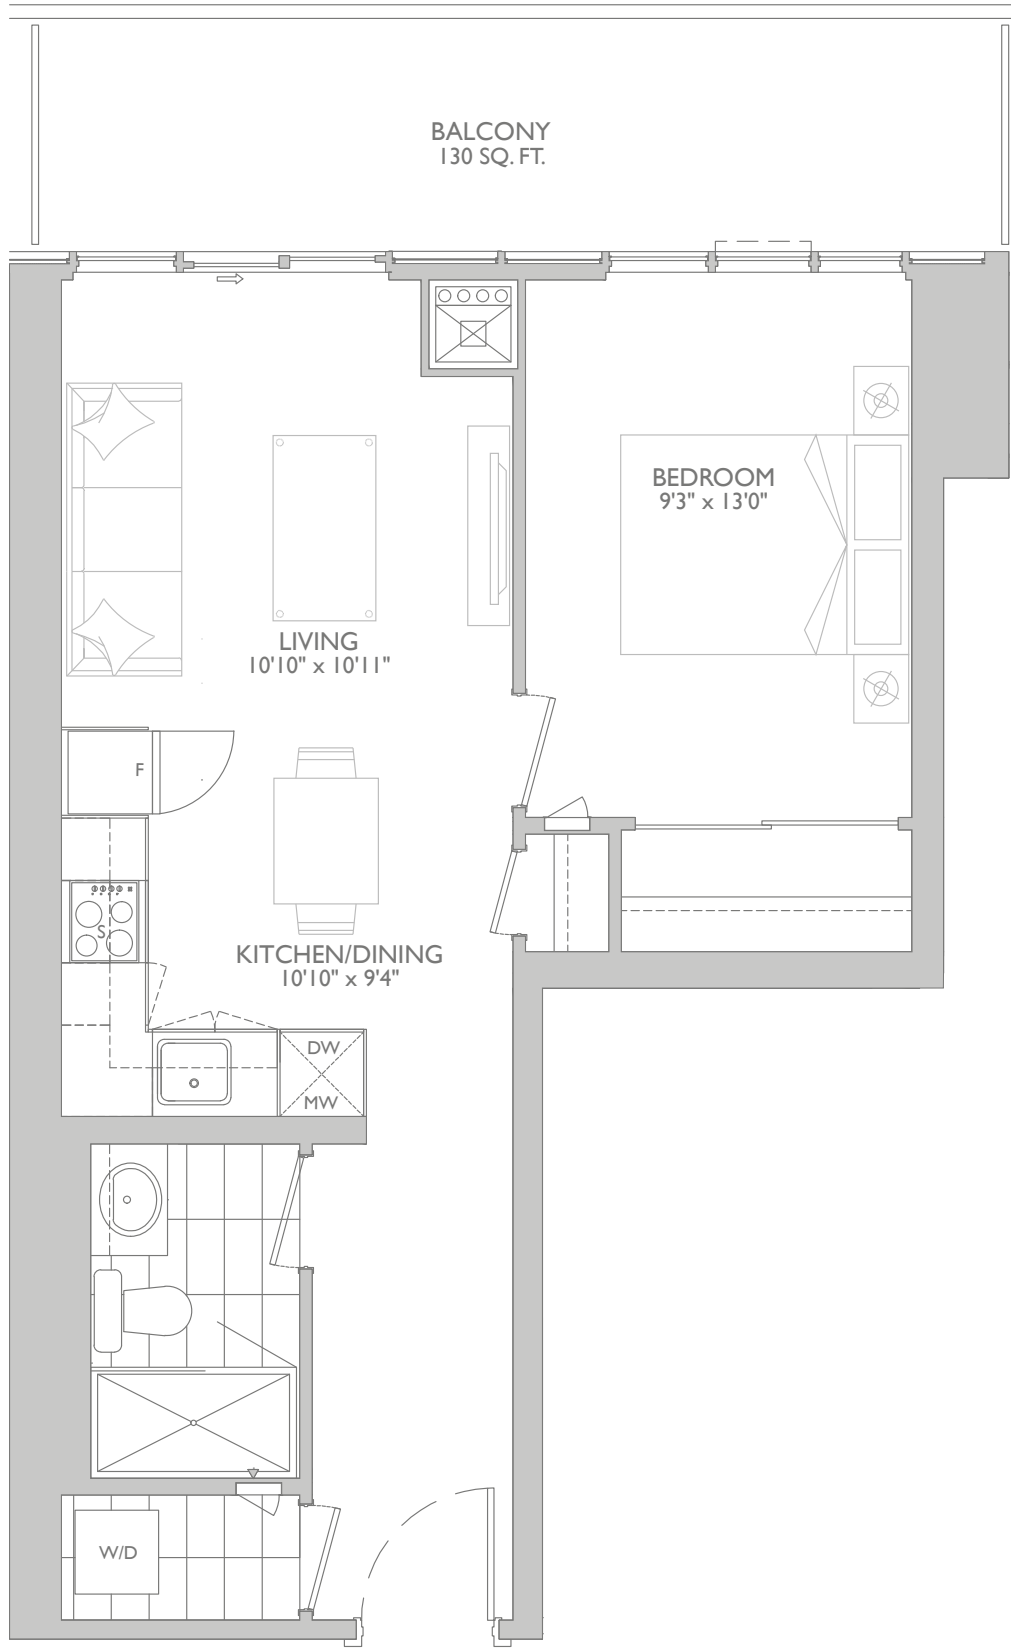

INTERIOR: 575 SQ.FT. | BALCONY: 130 SQ.FT. | TOTAL: 705 SQ.FT.

1 BEDROOM

MODEL: 1F

L2

L3-L4

Prices, figures, illustrations, sizes, features and finishes are subject to change without notice. Areas and dimensions are approximate and actual usable floorspace may vary from the stated area. E. & O. E. July 2019