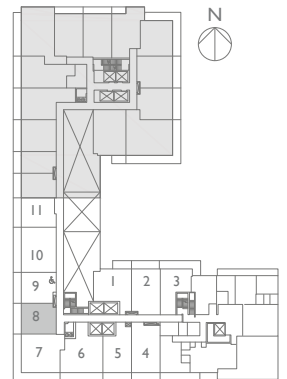

# 1 BEDROOM

INTERIOR: 560 SQ.FT. | BALCONY: 124 SQ.FT. | TOTAL: 684 SQ.FT.

MODEL: 1E

**SOLD OUT**

L2

L3-L4

Prices, figures, illustrations, sizes, features and finishes are subject to change without notice. Areas and dimensions are approximate and actual usable floorspace may vary from the stated area. E. & O. E. July 2019