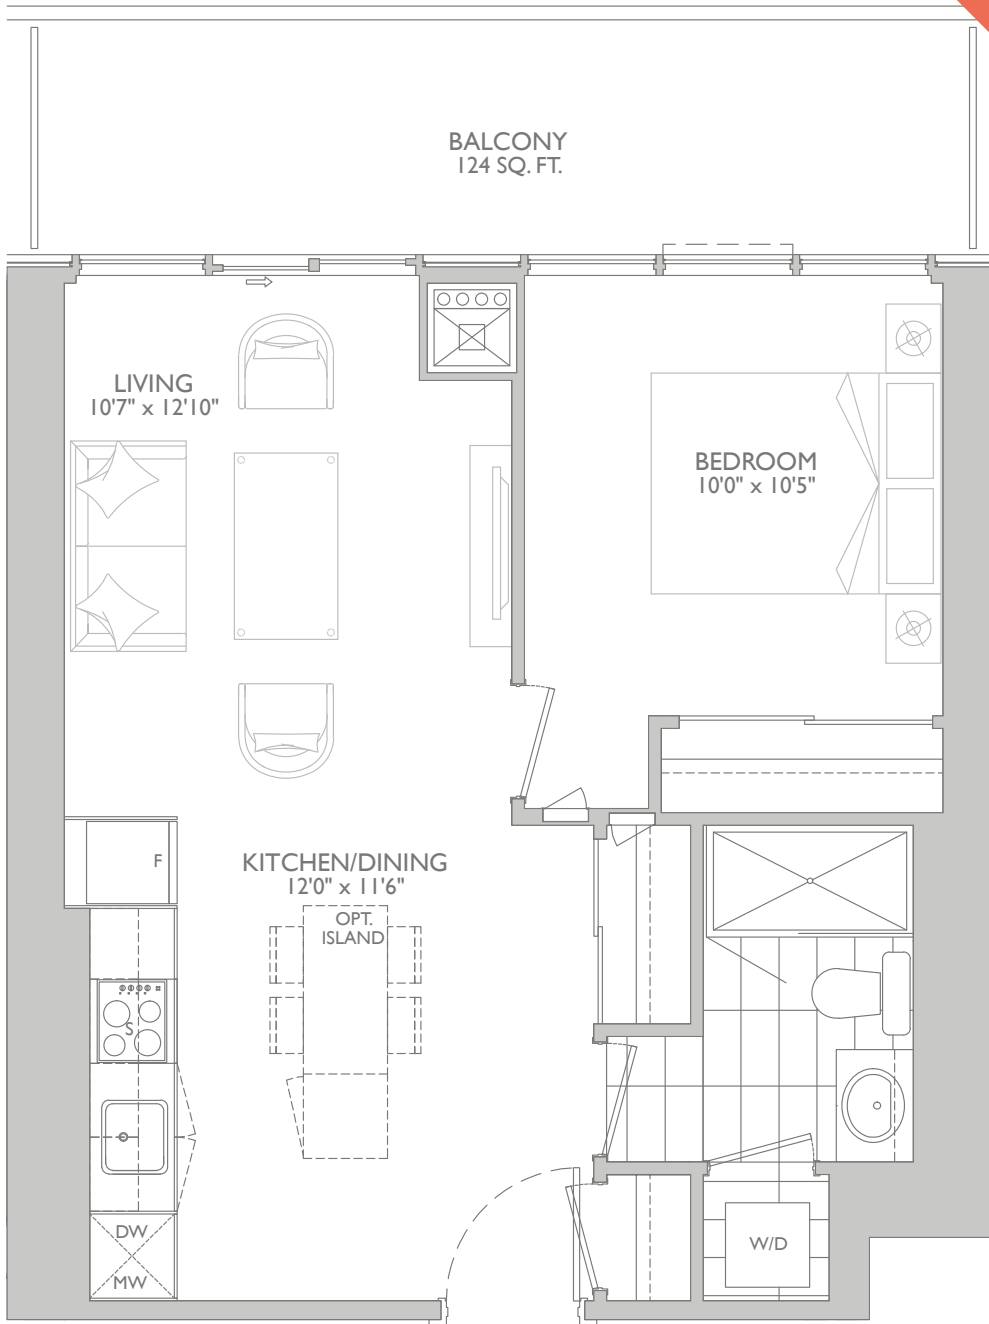

# 1 BEDROOM

INTERIOR: 560 SQ.FT. | BALCONY: 124 SQ.FT. | TOTAL: 684 SQ.FT.

MODEL: 1E

**SOLD OUT**

L2

L3-L4

Prices, figures, illustrations, sizes, features and finishes are subject to change without notice. Areas and dimensions are approximate and actual usable floorspace may vary from the stated area. E. & O. E. July 2019