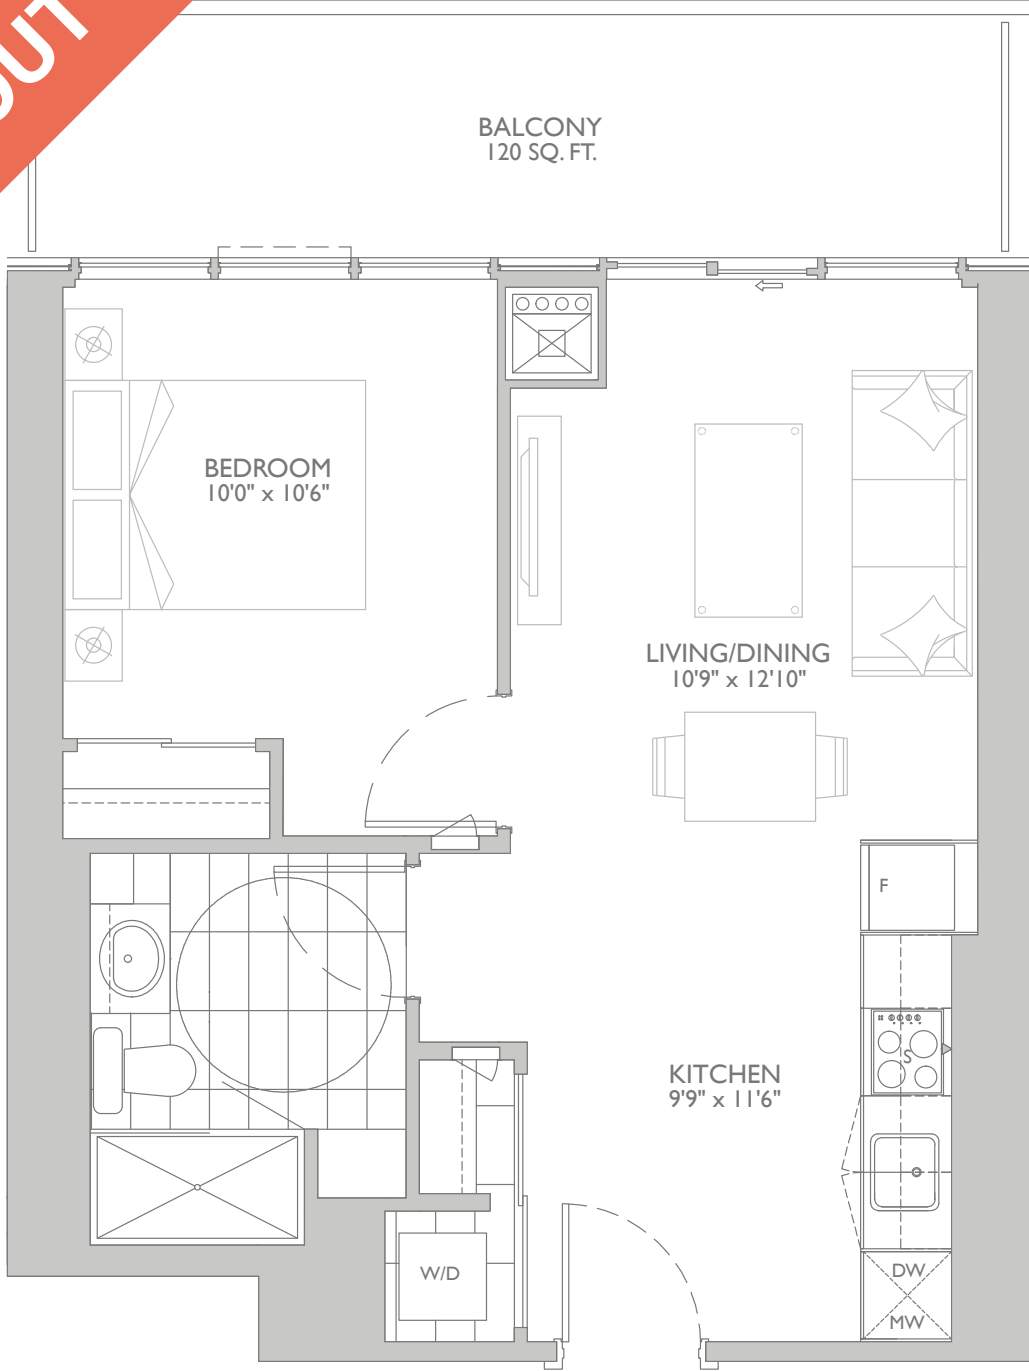

INTERIOR: 553 SQ.FT. | BALCONY: 120 SQ.FT. | TOTAL: 673 SQ.FT.

1 BEDROOM

MODEL: 1D

SOLD OUT

L2

L3-L4

Prices, figures, illustrations, sizes, features and finishes are subject to change without notice. Areas and dimensions are approximate and actual usable floorspace may vary from the stated area. E. & O. E. July 2019