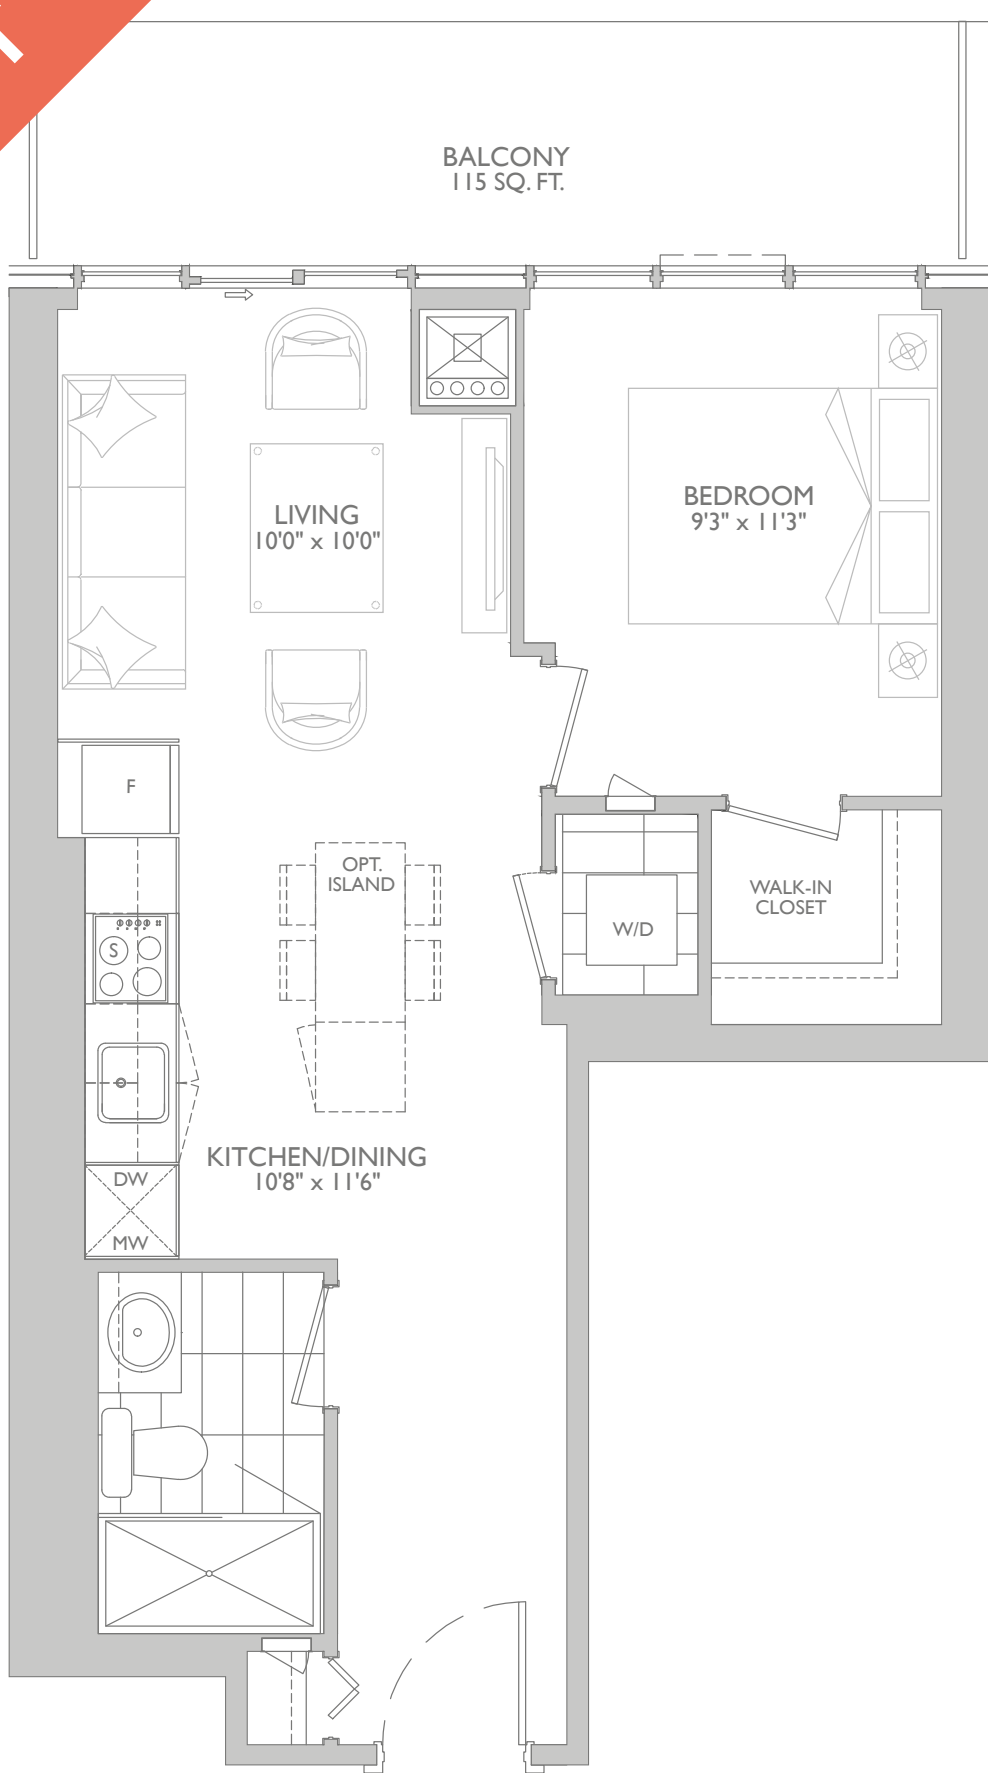

INTERIOR: 547 SQ.FT. | BALCONY: 115 SQ.FT. | TOTAL: 662 SQ.FT.

1 BEDROOM

MODEL: 1B

SOLD OUT

L6-L15

L16-L30

L31-L35

Prices, figures, illustrations, sizes, features and finishes are subject to change without notice. Areas and dimensions are approximate and actual usable floorspace may vary from the stated area. E. & O. E. July 2019